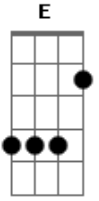

Wolf Alice - White Leather

Tom: **A**

(com acordes na forma de)

Guitar 1

PRE-CHORUS

Guitar 1

CHORUS

Guitar 1

Guitar 2

SECOND HALF OF THE SECOND VERSE

Guitar 1

OUTRO

Guitar 1

Guitar 2

Acordes

© ukulele-chords.com