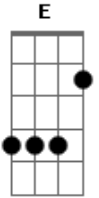

Wolf Alice - White Leather

Tom: **A**

(com acordes na forma de)

Guitar 1

PRE-CHORUS

Guitar 1

CHORUS

Guitar 1

Guitar 2

SECOND HALF OF THE SECOND VERSE

Guitar 1

OUTRO

Guitar 1

Guitar 2

Acordes

© ukulele-chords.com