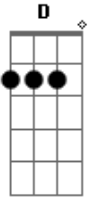

© ukulele-chords.com