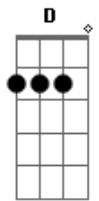

Keep it real with my n-ggas

Keep it player for the hoes

And look clean dont it?

Washed it the other day, watch how you lean on it

Give me some 501?s jeans on and roll joints bigger than King

Kong's fingers

And smoke them hoes down 'till they stingers

You a class clown and if I skip for the day I'm with you b-tch
smokin' grade **A**

So what we get drunk

So what we smoke weed

We're just having fun

We don't care who sees

So what we go out

That's how its supposed to be
Living young and wild and free

Yeah, uh you know what?
It's like I'm 17 again
Peach fuzz on my face
Lookin', on the case
Tryna find a hella taste

Oh My God, I'm on the chase
Chevy, its gettin' kinda heavy, relevant, sellin' it
Dippin' away, time keep slippin' away
Zip in the safe, flippin' for pay
Tippin' like I'm drippin' in paint
Up front four blunts, like "Khalifa put the weed in a J"

So what we get drunk
So what we smoke weed
We're just having fun
We don't care who sees
So what we go out
That's how its supposed to be
Living young and wild and free

Yea, roll one, smoke one
When you live like this you're supposed to party
Roll one, smoke one, and we all just having fun
So we just, roll one, smoke one
When you live like this you're supposed to party
Roll one, smoke one, and we all just having fun

So what we get drunk
So what we smoke weed
We're just having fun
We don't care who sees
So what we go out
That's how its supposed to be
Living young and wild and free

Acordes

© ukulele-chords.com