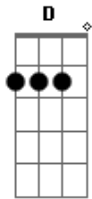

Keep it real with my n-ggas

Keep it player for the hoes

And look clean dont it?

Washed it the other day, watch how you lean on it

Give me some 501?s jeans on and roll joints bigger than King

Kong's fingers

And smoke them hoes down 'till they stingers

You a class clown and if I skip for the day I'm with you b-tch
smokin' grade **A**

So what we get drunk

So what we smoke weed

We're just having fun

We don't care who sees

So what we go out

That's how its supposed to be
Living young and wild and free

Yeah, uh you know what?
It's like I'm 17 again
Peach fuzz on my face
Lookin', on the case
Tryna find a hella taste

Oh My God, I'm on the chase
Chevy, its gettin' kinda heavy, relevant, sellin' it
Dippin' away, time keep slippin' away
Zip in the safe, flippin' for pay
Tippin' like I'm drippin' in paint
Up front four blunts, like "Khalifa put the weed in a J"

So what we get drunk
So what we smoke weed
We're just having fun
We don't care who sees
So what we go out
That's how its supposed to be
Living young and wild and free

Yea, roll one, smoke one
When you live like this you're supposed to party
Roll one, smoke one, and we all just having fun
So we just, roll one, smoke one
When you live like this you're supposed to party
Roll one, smoke one, and we all just having fun

So what we get drunk
So what we smoke weed
We're just having fun
We don't care who sees
So what we go out
That's how its supposed to be
Living young and wild and free

Acordes