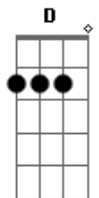

Keep it real with my n-ggas

Keep it player for the hoes

And look clean dont it?

Washed it the other day, watch how you lean on it

Give me some 501?s jeans on and roll joints bigger than King

Kong's fingers

And smoke them hoes down 'till they stingers

You a class clown and if I skip for the day I'm with you b-tch
smokin' grade **A**

So what we get drunk

So what we smoke weed

We're just having fun

We don't care who sees

So what we go out

That's how its supposed to be
Living young and wild and free

Yeah, uh you know what?
It's like I'm 17 again
Peach fuzz on my face
Lookin', on the case
Tryna find a hella taste

Oh My God, I'm on the chase
Chevy, its gettin' kinda heavy, relevant, sellin' it
Dippin' away, time keep slippin' away
Zip in the safe, flippin' for pay
Tippin' like I'm drippin' in paint
Up front four blunts, like "Khalifa put the weed in a J"

So what we get drunk
So what we smoke weed
We're just having fun
We don't care who sees
So what we go out
That's how its supposed to be
Living young and wild and free

Yea, roll one, smoke one
When you live like this you're supposed to party
Roll one, smoke one, and we all just having fun
So we just, roll one, smoke one
When you live like this you're supposed to party
Roll one, smoke one, and we all just having fun

So what we get drunk
So what we smoke weed
We're just having fun
We don't care who sees
So what we go out
That's how its supposed to be
Living young and wild and free

Acordes

© ukulele-chords.com