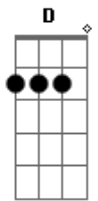

Keep it real with my n-ggas

Keep it player for the hoes

And look clean dont it?

Washed it the other day, watch how you lean on it

Give me some 501?s jeans on and roll joints bigger than King

Kong's fingers

And smoke them hoes down 'till they stingers

You a class clown and if I skip for the day I'm with you b-tch
smokin' grade **A**

So what we get drunk

So what we smoke weed

We're just having fun

We don't care who sees

So what we go out

That's how its supposed to be
Living young and wild and free

Yeah, uh you know what?
It's like I'm 17 again
Peach fuzz on my face
Lookin', on the case
Tryna find a hella taste

Oh My God, I'm on the chase
Chevy, its gettin' kinda heavy, relevant, sellin' it
Dippin' away, time keep slippin' away
Zip in the safe, flippin' for pay
Tippin' like I'm drippin' in paint
Up front four blunts, like "Khalifa put the weed in a J"

So what we get drunk
So what we smoke weed
We're just having fun
We don't care who sees
So what we go out
That's how its supposed to be
Living young and wild and free

Yea, roll one, smoke one
When you live like this you're supposed to party
Roll one, smoke one, and we all just having fun
So we just, roll one, smoke one
When you live like this you're supposed to party
Roll one, smoke one, and we all just having fun

So what we get drunk
So what we smoke weed
We're just having fun
We don't care who sees
So what we go out
That's how its supposed to be
Living young and wild and free

Acordes

© ukulele-chords.com