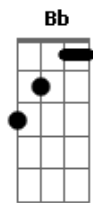

© ukulele-chords.com