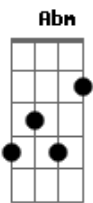

© ukulele-chords.com