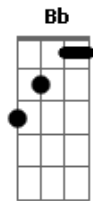

© ukulele-chords.com