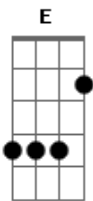

Within Temptation - Ice Queen

tom:

Intro: Abm E B Abm Dbm
Abm E B Gb
Abm E Abm Dbm
Abm E B Gb
B Bb Abm

Abm E B Gb Abm
When leaves have fallen and skies turned into grey
E B Gb Abm
The night keeps on closing in on the day
E B Gb Abm
A nightingale sings his song of farewell
E B Gb
You better hide for her freezing hell

Dbm Abm
On cold wings she's coming
Dbm Abm
You better keep moving
Dbm Abm B Gb
For warmth you'll be longing (nightingale)
Dbm Abm
Come on just feel it
Dbm Abm
Don't you see it?
E Gb
You better believe it

Abm E B Gb Abm
When she embraces your heart turns to stone
E B Gb Abm
She comes at night when you are all alone
E B Gb Abm
And when she whispers your blood shall run cold
E B Gb
You better hide before she finds you

[Refrão]

E Dbm
Whenever she is raging
Abm Gb
She takes all life away
E B
Haven't you seen? Haven't you seen?
Abm
The ruins of our world
Abm E B Gb Abm
She covers the earth with a breathtaking cloak
E B Gb Abm
The sun awakes and melts it away
E B Gb Abm
The world now opens its eyes and sees
E B Gb
The dawning of a new day

Dbm Abm
On cold wings she's coming
Dbm Abm
You better keep moving
Dbm Abm B Gb
For warmth you'll be longing (nightingale)
Dbm Abm
Come on just feel it
Dbm Abm
Don't you see it?
E Gb
You better believe it

[Refrão]

E Dbm
Whenever she is raging
Abm Gb
She takes all life away
E B
Haven't you seen? Haven't you seen?
Abm
The ruins of our world

Acordes

© ukulele-chords.com

© ukulele-chords.com

© ukulele-chords.com

© ukulele-chords.com

© ukulele-chords.com

© ukulele-chords.com