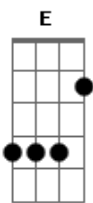

Within Temptation - Ice Queen

tom:

Intro: Abm E B Abm Dbm
Abm E B Gb
Abm E Abm Dbm
Abm E B Gb
B Bb Abm

Abm E B Gb Abm
When leaves have fallen and skies turned into grey
E B Gb Abm
The night keeps on closing in on the day
E B Gb Abm
A nightingale sings his song of farewell
E B Gb
You better hide for her freezing hell

Dbm Abm
On cold wings she's coming
Dbm Abm
You better keep moving
Dbm Abm B Gb
For warmth you'll be longing (nightingale)
Dbm Abm
Come on just feel it
Dbm Abm
Don't you see it?
E Gb
You better believe it

Abm E B Gb Abm
When she embraces your heart turns to stone
E B Gb Abm
She comes at night when you are all alone
E B Gb Abm
And when she whispers your blood shall run cold
E B Gb
You better hide before she finds you

[Refrão]

E Dbm
Whenever she is raging
Abm Gb
She takes all life away
E B
Haven't you seen? Haven't you seen?
Abm
The ruins of our world
Abm E B Gb Abm
She covers the earth with a breathtaking cloak
E B Gb Abm
The sun awakes and melts it away
E B Gb Abm
The world now opens its eyes and sees
E B Gb
The dawning of a new day

Dbm Abm
On cold wings she's coming
Dbm Abm
You better keep moving
Dbm Abm B Gb
For warmth you'll be longing (nightingale)
Dbm Abm
Come on just feel it
Dbm Abm
Don't you see it?
E Gb
You better believe it

[Refrão]

E Dbm
Whenever she is raging
Abm Gb
She takes all life away
E B
Haven't you seen? Haven't you seen?
Abm
The ruins of our world

Acordes

© ukulele-chords.com

© ukulele-chords.com

© ukulele-chords.com

© ukulele-chords.com

© ukulele-chords.com

© ukulele-chords.com