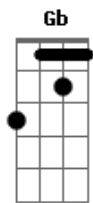

© ukulele-chords.com