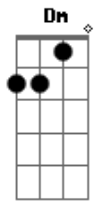

Wisefool - Leviossa

tom:

Intro: Dm Am ^{Dm} Bb F C

Dm Am Dm
When the wind blows on your face
^{Am}
Just try to feel it
Dm Am Dm
When the lights fade out you wait
^{Am}
Just keep on breathing
(Am Dm Am Dm)

Dm Am Dm
When the thousand miles away
^{Am Dm}
The false smiles in gray
^{Am Dm}
The darkness scars your pain
^{Am}
You know this meaning

Acordes

© ukulele-chords.com

© ukulele-chords.com

© ukulele-chords.com