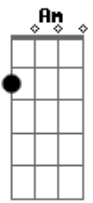

Wisefool - Leviossa

tom:

Intro: Dm Am ^{Dm} Bb F C

Dm Am Dm
When the wind blows on your face
^{Am}
Just try to feel it
Dm Am Dm
When the lights fade out you wait
^{Am}
Just keep on breathing
(Am Dm Am Dm)

Dm Am Dm
When the thousand miles away
^{Am Dm}
The false smiles in gray
^{Am Dm}
The darkness scars your pain
^{Am}
You know this meaning

Acordes

© ukulele-chords.com

© ukulele-chords.com

© ukulele-chords.com