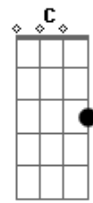

© ukulele-chords.com

[Pré-Refrão]

Bb C
Don't let your love die

[Refrão]

^{Dm Am}
Cause the stars will shine bright
^{Bb F}
So let the sky teach you
^{C Dm Am}
Close your eyes, open your mind
^{Bb F}
Just Keeping trying be true
^{C Dm Am}
Feel your arms receiving rises
^{Bb F}
And realise that's you
^{C Dm Am}
Cause the Stars will shine bright
^{Bb C}
So let the sky teach you