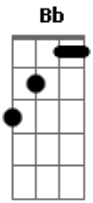

Wisefool - Leviossa

tom:

Intro: Dm Am ^{Dm} Bb F C

Dm Am Dm
When the wind blows on your face
^{Am}
Just try to feel it
Dm Am Dm
When the lights fade out you wait
^{Am}
Just keep on breathing
(Am Dm Am Dm)

Dm Am Dm
When the thousand miles away
^{Am Dm}
The false smiles in gray
^{Am Dm}
The darkness scars your pain
^{Am}
You know this meaning

Acordes

© ukulele-chords.com

© ukulele-chords.com

© ukulele-chords.com