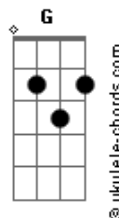

# Wisefool - Eternal Love

tom:

Intro: C C Am G F  
C F G

[Primeira Parte]

C C  
Thoughts still heavy means I'm mad  
Am G  
Don't run anymore  
F C  
You Was there when I was back  
F G  
Crying alone  
C C  
I have tried so many times  
Am G  
Never give up to fight  
F C  
But i'm alive still you are my side  
F G G7  
Our love never dies

[Refrão]

F G C  
When I was alone you brought me your love  
F G C  
When I was old you made me young  
F G Am  
When I lost on my own  
F G C  
You are my way to find a home

[Solo] C C Am G F C F G

[Refrão]

F G C  
When I was alone you brought me your love  
F G C  
When I was old you made me young  
F G Am  
When I lost on my own  
F G C  
You are my way to find a home

[Segunda Parte]

C C  
Thoughts still heavy means I'm mad  
Am G  
Don't run anymore  
F C

## Acordes

You Was there when I was back

F G  
Crying alone  
C C  
I have tried so many times  
Am G  
Never give up to fight  
F C  
But i'm alive still you are my side  
F G G7  
Our love never dies

[Refrão]