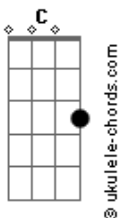

Wisefool - Eternal Love

tom:

Intro: C C Am G F
C F G

[Primeira Parte]

C C
Thoughts still heavy means I'm mad
Am G
Don't run anymore
F C
You Was there when I was back
F G
Crying alone
C C
I have tried so many times
Am G
Never give up to fight
F C
But i'm alive still you are my side
F G G7
Our love never dies

[Refrão]

F G C
When I was alone you brought me your love
F G C
When I was old you made me young
F G Am
When I lost on my own
F G C
You are my way to find a home

[Solo] C C Am G F C F G

[Refrão]

F G C
When I was alone you brought me your love
F G C
When I was old you made me young
F G Am
When I lost on my own
F G C
You are my way to find a home

[Segunda Parte]

C C
Thoughts still heavy means I'm mad
Am G
Don't run anymore
F C

Acordes

You Was there when I was back

F G
Crying alone
C
I have tried so many times
Am G
Never give up to fight
F C
But i'm alive still you are my side
F G G7
Our love never dies