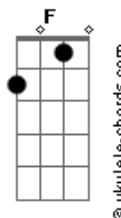

# Wisefool - Eternal Love

tom:

Intro: C C Am G F  
C F G

[Primeira Parte]

C C  
Thoughts still heavy means I'm mad  
Am G  
Don't run anymore  
F C  
You Was there when I was back  
F G  
Crying alone  
C C  
I have tried so many times  
Am G  
Never give up to fight  
F C  
But i'm alive still you are my side  
F G G7  
Our love never dies

[Refrão]

F G C  
When I was alone you brought me your love  
F G C  
When I was old you made me young  
F G Am  
When I lost on my own  
F G C  
You are my way to find a home

[Solo] C C Am G F C F G

[Refrão]

F G C  
When I was alone you brought me your love  
F G C  
When I was old you made me young  
F G Am  
When I lost on my own  
F G C  
You are my way to find a home

[Segunda Parte]

C C  
Thoughts still heavy means I'm mad  
Am G  
Don't run anymore  
F C

## Acordes

You Was there when I was back

F G  
Crying alone  
C C  
I have tried so many times  
Am G  
Never give up to fight  
F C  
But i'm alive still you are my side  
F G G7  
Our love never dies

[Refrão]