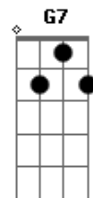

## Acordes

© ukulele-chords.com

© ukulele-chords.com

© ukulele-chords.com

© ukulele-chords.com

© ukulele-chords.com

You Was there when I was back

F G

Crying alone

C

I have tried so many times

Am G

Never give up to fight

F C

But i'm alive still you are my side

F G G7