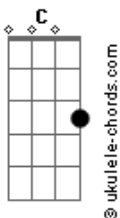

# Wisefool - Eternal Love

tom:

Intro: C C Am G F  
C F G

[Primeira Parte]

C C  
Thoughts still heavy means I'm mad  
Am G  
Don't run anymore  
F C  
You Was there when I was back  
F G  
Crying alone  
C C  
I have tried so many times  
Am G  
Never give up to fight  
F C  
But i'm alive still you are my side  
F G G7  
Our love never dies

[Refrão]

F G C  
When I was alone you brought me your love  
F G C  
When I was old you made me young  
F G Am  
When I lost on my own  
F G C  
You are my way to find a home

[Solo] C C Am G F C F G

[Refrão]

F G C  
When I was alone you brought me your love  
F G C  
When I was old you made me young  
F G Am  
When I lost on my own  
F G C  
You are my way to find a home

[Segunda Parte]

C C  
Thoughts still heavy means I'm mad  
Am G  
Don't run anymore  
F C

## Acordes

You Was there when I was back

F G  
Crying alone  
C C  
I have tried so many times  
Am G  
Never give up to fight  
F C  
But i'm alive still you are my side  
F G G7  
Our love never dies

[Refrão]