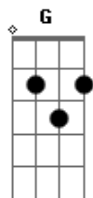

© ukulele-chords.com