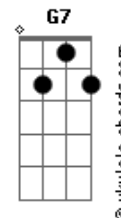

# Wisefool - Eternal Love

tom:

Intro: C C Am G F  
C F G

[Primeira Parte]

C C  
Thoughts still heavy means I'm mad  
Am G  
Don't run anymore  
F C  
You Was there when I was back  
F G  
Crying alone  
C C  
I have tried so many times  
Am G  
Never give up to fight  
F C  
But i'm alive still you are my side  
F G G7  
Our love never dies

[Refrão]

F G C  
When I was alone you brought me your love  
F G C  
When I was old you made me young  
F G Am  
When I lost on my own  
F G C  
You are my way to find a home

[Solo] C C Am G F C F G

[Refrão]

F G C  
When I was alone you brought me your love  
F G C  
When I was old you made me young  
F G Am  
When I lost on my own  
F G C  
You are my way to find a home

[Segunda Parte]

C C  
Thoughts still heavy means I'm mad  
Am G  
Don't run anymore  
F C

## Acordes

You Was there when I was back

F G  
Crying alone  
C C  
I have tried so many times  
Am G  
Never give up to fight  
F C  
But i'm alive still you are my side  
F G G7  
Our love never dies

[Refrão]