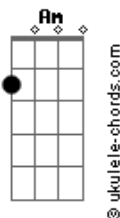

Wisefool - Eternal Love

tom:

Intro: C C Am G F
C F G

[Primeira Parte]

C C
Thoughts still heavy means I'm mad
Am G
Don't run anymore
F C
You Was there when I was back
F G
Crying alone
C C
I have tried so many times
Am G
Never give up to fight
F C
But i'm alive still you are my side
F G G7
Our love never dies

[Refrão]

F G C
When I was alone you brought me your love
F G C
When I was old you made me young
F G Am
When I lost on my own
F G C
You are my way to find a home

[Solo] C C Am G F C F G

[Refrão]

F G C
When I was alone you brought me your love
F G C
When I was old you made me young
F G Am
When I lost on my own
F G C
You are my way to find a home

[Segunda Parte]

C C
Thoughts still heavy means I'm mad
Am G
Don't run anymore
F C

Acordes

You Was there when I was back

F G
Crying alone
C
I have tried so many times
Am G
Never give up to fight
F C
But i'm alive still you are my side
F G G7
Our love never dies