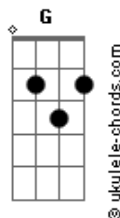

Wisefool - Eternal Love

tom:

Intro: C C Am G F
C F G

[Primeira Parte]

C C
Thoughts still heavy means I'm mad
Am G
Don't run anymore
F C
You Was there when I was back
F G
Crying alone
C C
I have tried so many times
Am G
Never give up to fight
F C
But i'm alive still you are my side
F G G7
Our love never dies

[Refrão]

F G C
When I was alone you brought me your love
F G C
When I was old you made me young
F G Am
When I lost on my own
F G C
You are my way to find a home

[Solo] C C Am G F C F G

[Refrão]

F G C
When I was alone you brought me your love
F G C
When I was old you made me young
F G Am
When I lost on my own
F G C
You are my way to find a home

[Segunda Parte]

C C
Thoughts still heavy means I'm mad
Am G
Don't run anymore
F C

Acordes

You Was there when I was back

F G
Crying alone
C
I have tried so many times
Am G
Never give up to fight
F C
But i'm alive still you are my side
F G G7
Our love never dies

[Solo]

F G C
F G C
F G Am
F G C
C C Am G F C F G

[Refrão]

F G C
When I was alone you brought me your love
F G C
When I was old you made me young
F G Am
When I lost on my own
F G C
You are my way to find a home
F G C
When I was alone you brought me your love
F G C
When I was old you made me young
F G Am
When I lost on my own
F G C
You are my way to find a home