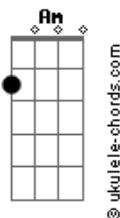

# Wisefool - Eternal Love

tom:

Intro: C C Am G F  
C F G

[Primeira Parte]

C C  
Thoughts still heavy means I'm mad  
Am G  
Don't run anymore  
F C  
You Was there when I was back  
F G  
Crying alone  
C C  
I have tried so many times  
Am G  
Never give up to fight  
F C  
But i'm alive still you are my side  
F G G7  
Our love never dies

[Refrão]

F G C  
When I was alone you brought me your love  
F G C  
When I was old you made me young  
F G Am  
When I lost on my own  
F G C  
You are my way to find a home

[Solo] C C Am G F C F G

[Refrão]

F G C  
When I was alone you brought me your love  
F G C  
When I was old you made me young  
F G Am  
When I lost on my own  
F G C  
You are my way to find a home

[Segunda Parte]

C C  
Thoughts still heavy means I'm mad  
Am G  
Don't run anymore  
F C

## Acordes

You Was there when I was back

F G  
Crying alone  
C C  
I have tried so many times  
Am G  
Never give up to fight  
F C  
But i'm alive still you are my side  
F G G7  
Our love never dies

[Refrão]