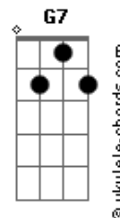

Wisefool - Eternal Love

tom:

Intro: C C Am G F
C F G

[Primeira Parte]

C C
Thoughts still heavy means I'm mad
Am G
Don't run anymore
F C
You Was there when I was back
F G
Crying alone
C C
I have tried so many times
Am G
Never give up to fight
F C
But i'm alive still you are my side
F G G7
Our love never dies

[Refrão]

F G C
When I was alone you brought me your love
F G C
When I was old you made me young
F G Am
When I lost on my own
F G C
You are my way to find a home

[Solo] C C Am G F C F G

[Refrão]

F G C
When I was alone you brought me your love
F G C
When I was old you made me young
F G Am
When I lost on my own
F G C
You are my way to find a home

[Segunda Parte]

C C
Thoughts still heavy means I'm mad
Am G
Don't run anymore
F C

Acordes

You Was there when I was back

F G
Crying alone
C
I have tried so many times
Am G
Never give up to fight
F C
But i'm alive still you are my side
F G G7
Our love never dies