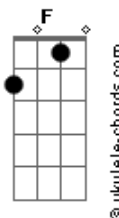

Wisefool - Eternal Love

tom:

Intro: C C Am G F
C F G

[Primeira Parte]

C C
Thoughts still heavy means I'm mad
Am G
Don't run anymore
F C
You Was there when I was back
F G
Crying alone
C C
I have tried so many times
Am G
Never give up to fight
F C
But i'm alive still you are my side
F G G7
Our love never dies

[Refrão]

F G C
When I was alone you brought me your love
F G C
When I was old you made me young
F G Am
When I lost on my own
F G C
You are my way to find a home

[Solo] C C Am G F C F G

[Refrão]

F G C
When I was alone you brought me your love
F G C
When I was old you made me young
F G Am
When I lost on my own
F G C
You are my way to find a home

[Segunda Parte]

C C
Thoughts still heavy means I'm mad
Am G
Don't run anymore
F C

Acordes

You Was there when I was back

F G
Crying alone
C
I have tried so many times
Am G
Never give up to fight
F C
But i'm alive still you are my side
F G G7
Our love never dies