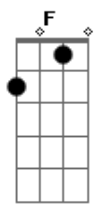

Winterfalle - Out Of Touch

tom:

Intro: F Dm Bb

[Primeira Parte]

F
I cut my thumb
When we were done Dm
Played 'til I was numb Bb
How oh-so-like me C F
We spoke too soon F
You did not move Dm
So every girl I knew Bb
I barred from entry C F
(F Dm Bb)

[Segunda Parte]

F
I had to learn
And how it burned Dm
But you remained firmly Bb
Inside my rib cage C F
Now I have grown F
And you were thrown Dm
But you have to know Bb
F
I made things worse
Let you rehearse Dm
What the band would play Bb

Acordes

© ukulele-chords.com