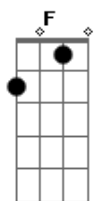

Winterfalle - Out Of Touch

tom:

Intro: F Dm Bb

[Primeira Parte]

F
I cut my thumb
When we were done Dm
Played 'til I was numb Bb
How oh-so-like me C F
We spoke too soon F
You did not move Dm
So every girl I knew Bb
I barred from entry C F
(F Dm Bb)

[Segunda Parte]

F
I had to learn
And how it burned Dm
But you remained firmly Bb
Inside my rib cage C F
Now I have grown F
And you were thrown Dm
But you have to know Bb
F
I made things worse
Let you rehearse Dm
What the band would play Bb

Acordes

© ukulele-chords.com