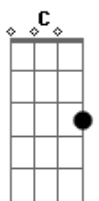

© ukulele-chords.com