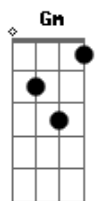

© ukulele-chords.com