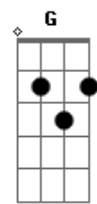

© ukulele-chords.com

C F
One day in summer
F
Now I stand firm
Dm
You read the terms
Bb
Yeah that's a pretty perm
[Ponte]
Gm
But I can't call you, no more
F
I can't call you anymore
Bb Gm7
And though it hurts to say and is harder still to do
Bb C Dm
It's about time that I fell out of touch with you
G
With you
Bb F
It's about time that I fell out of touch with you
(F Dm Bb)

[Refrão]

Dm
Me and all my unfinished business
Bb
You and all your half-made plans
F
Me and my dreams of a better future
C
Your empty castle in the sand
Dm
I'm ringing out, you're far too loud
Bb
Well that was then and this is now
F
Our wires were crossed, now the lines are down
C Bb
And though it hurts to say, and is harder still to do
F
It's about time that I fell out of touch with you
[Final] F Dm Bb