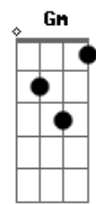

© ukulele-chords.com