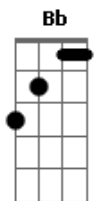

© ukulele-chords.com