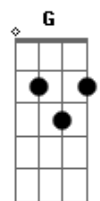

© ukulele-chords.com

C F
One day in summer
F
Now I stand firm
Dm
You read the terms
Bb
Yeah that's a pretty perm
[Ponte]
Gm
But I can't call you, no more
F
I can't call you anymore
Bb Gm7
And though it hurts to say and is harder still to do
Bb C Dm
It's about time that I fell out of touch with you
G
With you
Bb F
It's about time that I fell out of touch with you
(F Dm Bb)

[Refrão]

Dm
Me and all my unfinished business
Bb
You and all your half-made plans
F
Me and my dreams of a better future
C
Your empty castle in the sand
Dm
I'm ringing out, you're far too loud
Bb
Well that was then and this is now
F
Our wires were crossed, now the lines are down
C Bb
And though it hurts to say, and is harder still to do
F
It's about time that I fell out of touch with you
[Final] F Dm Bb