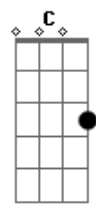

© ukulele-chords.com