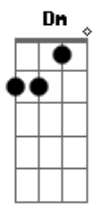

© ukulele-chords.com