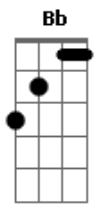

© ukulele-chords.com