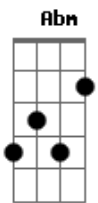

© ukulele-chords.com

© ukulele-chords.com

© ukulele-chords.com

© ukulele-chords.com

© ukulele-chords.com

© ukulele-chords.com

© ukulele-chords.com