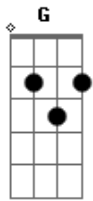

Wings - Time To Hide

Tom: G

Em D Bm A
If I have to run, I'm not runnin' out on you.
Em C D C
If I have to shake a little sand out of my shoes,
Em D Bm A
I'm runnin' from the law, or they'll put me inside.

G A C Em
Baby, won't you let me have a little time to hide.
G A C Em
Baby, won't you let me have a little time to hide.

Em D Bm A
I've been on the run since the good lord knows when,
Em C D C
And the day I die, I'll still be runnin' then,
Em D Bm A
Runnin' from the days when I would lay me down and cry.

G A C Em
Baby, won't you let me have a little time to hide.
G A C Em
Baby, won't you let me have a little time to hide.

Fm
Will I love you tomorrow?
C
Yes, I will; my love,
G

Oh yes I will, my love.
Fm
Will I beg, steal or borrow?
C
Yes, I will; my love,
G
Oh yes I will, my love.

G A C Em
To spend a little time happy to be by your side.
G A C Em
Baby, won't you let me have a little time to hide.

Em D Bm A
If I have to run, I'm not runnin' out on you.
Em C D C
If I have to shake a little sand out of my shoes,
Em D Bm A
I'm runnin' from the law, or they'll put me inside.

G A C Em
Baby, won't you let me have a little time to hide.
G A C Em
Baby, won't you let me have a little time to hide.

G A
Baby, won't you let me have a little time,
G A
Baby, won't you let me have a little time,
G A
Baby, won't you let me have a little time to hide. Em

Acordes

© ukulele-chords.com