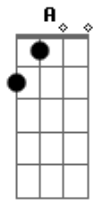

© ukulele-chords.com