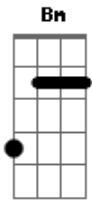

© ukulele-chords.com