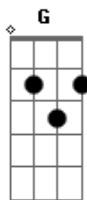

Wings - Sally G

Tom: G
Intro: Am Em C

(now into the rhythm of the song)
G C G C G C G C

VERSE 1
G A
Somewhere to the south of New York City

Am G
Lies the friendly state of Tennessee

G A
Down in Nashville Town I met a pretty

Am C G
Who made a pretty big fool out of me

CHORUS
C G C G
And they call her Sally, Sally G

A7 D7 G7
Why d'ya wanna do the things you do to me

C G C G
You're my Sally, Sally G

A Am
You took the part that was the heart of me

C G C G C G C G C
Sally G

VERSE 2
The night life took me down to Printer's Alley
Where Sally sang a song behind a bar
I cast my eyes upon her as she sang "A Tangled Mind"
I used to love her sweet guitar

REPEAT CHORUS

BRIDGE
Am
Me and Sally took up

Em
Things began to look up

G D
Me and her were goin' strong

Am
Then she started lyin'

G Am
I could see our love was dyin'

Em
I heard a voice say "move along,

C G C G C G C G C
"Move along"

VERSE 3
Now I'm on my own again and I wonder
If she ever really understood
I never thought to ask her what the letter "G" stood for
But I know for sure it wasn't good

REPEAT CHORUS

ENDING
(strum once (same as intro))
Am Em C

G C G C G C G
Sally G
(spoken)
Yeah, Sally G

Acordes