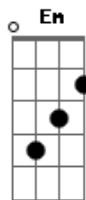

© ukulele-chords.com