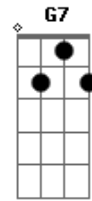

© ukulele-chords.com