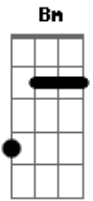

Wings - Live And Let Die

Tom: G

G Bm C D7
When you were young, and your heart was an open book

G Bm C
You used to say live and let live

C Cm G
(you know you did you know you did you know you did)

G Bm C A
But if this ever changing world in which we're livin makes you

D Bb G C Gdim G7
Give in and cry..... Say Live and Let Die

G G
Live and let die

Riff A

Bridge

C G7

What does it matter to ya, when you've got a job to do

D7
You gotta do it well

Em F
You gotta give the other fellow hell

Gm
Riff A

(Instrumental first line of verse..)

You used to say live and let live....

(continue rest of verse)

Riff A....

Riff A:
h=hammer-on
p=pull-off

Acordes

© ukulele-chords.com