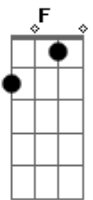

© ukulele-chords.com