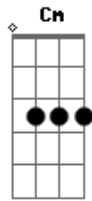

© ukulele-chords.com