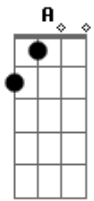

© ukulele-chords.com