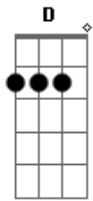

© ukulele-chords.com