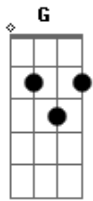

Wings - Live And Let Die

Tom: G

G Bm C D7
When you were young, and your heart was an open book

G Bm C
You used to say live and let live

C Cm G
(you know you did you know you did you know you did)

G Bm C A
But if this ever changing world in which we're livin makes you

D Bb G C Gdim G7
Give in and cry..... Say Live and Let Die

G G
Live and let die

Riff A

Bridge

C G7

What does it matter to ya, when you've got a job to do

D7
You gotta do it well

Em F
You gotta give the other fellow hell

Gm
Riff A

(Instrumental first line of verse..)

You used to say live and let live....

(continue rest of verse)

Riff A....

Riff A:
h=hammer-on
p=pull-off

Acordes

© ukulele-chords.com