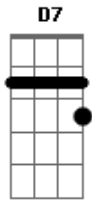

© ukulele-chords.com