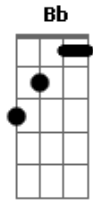

© ukulele-chords.com