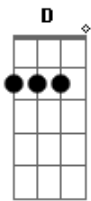

Am
 Ah, she looks like snow,
 D D
 I want to put her in a Broadway show
 Am
 Ah, she'll dance and dine,
 D D
 Like a Lucifer she'll always shine

Riff 1 x2

Solo:

Am _____

D _____ D _____

Am _____

D _____ D _____

Fm7 Cm
 Oh, I feel like letting go.
 Fm7 Cm
 Oh, I feel like letting go.

N.C Fm7 Cm Fm7 Cm

Acordes

© ukulele-chords.com

© ukulele-chords.com

© ukulele-chords.com

© ukulele-chords.com

© ukulele-chords.com