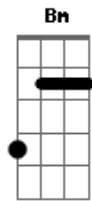

Am
 Ah, she looks like snow,
 D D
 I want to put her in a Broadway show
 Am
 Ah, she'll dance and dine,
 D D
 Like a Lucifer she'll always shine

Riff 1 x2

Solo:

Am _____

D _____ D _____

Am _____

D _____ D _____

Dm7 Am
 Oh, I feel like letting go.
 Dm7 Am
 Oh, I feel like letting go.

Bm

Cm
 Ah, she sings it so,
 F F
 I want to put her on the radio.
 Cm
 One day, and there you are,
 F F
 Ladies and gentlemen, a brand new star

Fm7 Cm
 Oh, I feel like letting go.
 Fm7 Cm
 Oh, I feel like letting go.

N.C Fm7 Cm Fm7 Cm

Acordes

© ukulele-chords.com

© ukulele-chords.com

© ukulele-chords.com

© ukulele-chords.com

© ukulele-chords.com