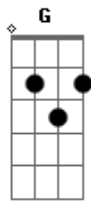

© ukulele-chords.com