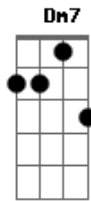

Am
 Ah, she looks like snow,
 D D
 I want to put her in a Broadway show
 Am
 Ah, she'll dance and dine,
 D D
 Like a Lucifer she'll always shine

Riff 1 x2

Solo:

Am _____

D _____ D _____

Am _____

D _____ D _____

Dm7 Am
 Oh, I feel like letting go.
 Dm7 Am
 Oh, I feel like letting go.

Bm

Cm
 Ah, she sings it so,
 F F
 I want to put her on the radio.
 Cm
 One day, and there you are,
 F F
 Ladies and gentlemen, a brand new star

Fm7 Cm
 Oh, I feel like letting go.
 Fm7 Cm
 Oh, I feel like letting go.

N.C Fm7 Cm Fm7 Cm

Acordes

© ukulele-chords.com

© ukulele-chords.com

© ukulele-chords.com

© ukulele-chords.com

© ukulele-chords.com