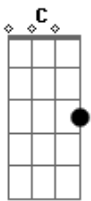

Wings - Letting Go

Tom: C

LETTING GO

Intro:

Am
Ah she tastes the wine.
D
Such a human being so divine.
Am
Oh, she feels like sun,
D
Mother Nature look what you've done

Dm7 Am
Oh, I feel like letting go.
Dm7 Am C D
Oh, I feel like letting go.

Am
Ah, she looks like snow,
D D
I want to put her in a Broadway show
Am
Ah, she'll dance and dine,
D D
Like a Lucifer she'll always shine

Riff 1 x2

Solo:

Am _____

D _____ D _____

Am _____

D _____ D _____

Dm7 Am
Oh, I feel like letting go.
Dm7 Am
Oh, I feel like letting go.

Bm

Cm
Ah, she sings it so,
F F
I want to put her on the radio.
Cm
One day, and there you are,
F F
Ladies and gentlemen, a brand new star

Fm7 Cm
Oh, I feel like letting go.
Fm7 Cm
Oh, I feel like letting go.

N.C Fm7 Cm Fm7 Cm

Acordes

© ukulele-chords.com