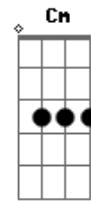

© ukulele-chords.com