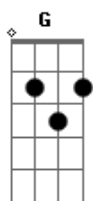

Wings - Juniors Farm

Tom: **F**

From: (Chris Taylor)

Intro: (Bass in brackets)

Solo ("Take me down Jimmy...")

Chords

Verse and Chorus:

Basically alternate **G** and **F**, with some lines ending on **F** to **Em**

Em D Em D C Bm Am Em D Em D C Bm Am C D G

Em X7998X

D X5777X

... and so on down the neck

(The minor chords sound appropriate to me - but if in doubt just play fifths)

Song finishes up on:

G

Verse fills

These should have a nice dirty rock n roll sound so the right distortion will help.

Licks in chronological order:

X
.
.
.
.

(I think these are pretty accurate but I may have been tricked in places)

Notation

~ vibrato
severe vibrato
/\ slides
bbb slow bend
- tie (hold note)
. staccato
X mute

Acordes

© ukulele-chords.com

© ukulele-chords.com

© ukulele-chords.com

© ukulele-chords.com

© ukulele-chords.com

© ukulele-chords.com