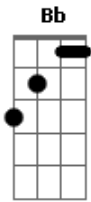

© ukulele-chords.com