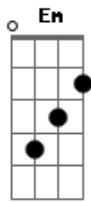

© ukulele-chords.com