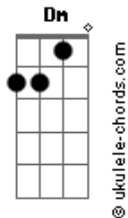

Wings - Dear Friend

tom:

Cm (forma dos acordes no tom de Am)

Capostrate na 3ª casa

[Primeira Parte]

Am C
Dear friend, what's the time?
F7M
Is this really the border line?
Am C F7M
Does it really mean so much to you?
Dm7 Dm Am
Are you afraid, or is it true?

[Segunda Parte]

Am C
Dear friend, throw the wine
F7M
I'm in love with a friend of mine
Am C F7M
Really truly, young and newly wed
Dm7 Dm Am
Are you a fool, or is it true?

(Am C F7M)
(Am C F7M)

Dm7 Dm Am
Are you afraid, or is it true?

(Am C F7M)
(Am C F7M)
(Dm7 Dm Am)

(Am C F7M)

Acordes

(Am C F7M)
(Dm7 Dm Am)

[Terceira Parte]

Am C
Dear friend, what's the time?
F7M
Is this really the border line?
Am C F7M
Does it really mean so much to you?
Dm7 Dm Am
Are you afraid, or is it true?

[Quarta Parte]

Am C
Dear friend, throw the wine
F7M
I'm in love with a friend of mine
Am C F7M
Really truly, young and newly wed
Dm7 Dm Am
Are you a fool, or is it true?

(Am C F7M)
(Am C F7M)

Dm7 Dm Am
Are you afraid, or is it true?

(Am C F7M)
(Am C F7M)
(Dm7 Dm Am)

[Final] Am