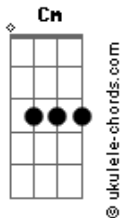

Wings - Dear Friend

tom:

Cm (forma dos acordes no tom de Am)

Capostrate na 3ª casa

[Primeira Parte]

Am C
Dear friend, what's the time?
F7M
Is this really the border line?
Am C F7M
Does it really mean so much to you?
Dm7 Dm Am
Are you afraid, or is it true?

[Segunda Parte]

Am C
Dear friend, throw the wine
F7M
I'm in love with a friend of mine
Am C F7M
Really truly, young and newly wed
Dm7 Dm Am
Are you a fool, or is it true?

(Am C F7M)
(Am C F7M)

Dm7 Dm Am
Are you afraid, or is it true?

(Am C F7M)
(Am C F7M)
(Dm7 Dm Am)

(Am C F7M)

Acordes

(Am C F7M)
(Dm7 Dm Am)

[Terceira Parte]

Am C
Dear friend, what's the time?
F7M
Is this really the border line?
Am C F7M
Does it really mean so much to you?
Dm7 Dm Am
Are you afraid, or is it true?

[Quarta Parte]

Am C
Dear friend, throw the wine
F7M
I'm in love with a friend of mine
Am C F7M
Really truly, young and newly wed
Dm7 Dm Am
Are you a fool, or is it true?

(Am C F7M)
(Am C F7M)

Dm7 Dm Am
Are you afraid, or is it true?

(Am C F7M)
(Am C F7M)
(Dm7 Dm Am)

[Final] Am