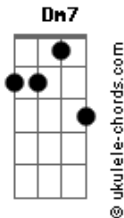

Wings - Dear Friend

tom:

Cm (forma dos acordes no tom de Am)

Capostrate na 3ª casa

[Primeira Parte]

Am C
Dear friend, what's the time?
F7M
Is this really the border line?
Am C F7M
Does it really mean so much to you?
Dm7 Dm Am
Are you afraid, or is it true?

[Segunda Parte]

Am C
Dear friend, throw the wine
F7M
I'm in love with a friend of mine
Am C F7M
Really truly, young and newly wed
Dm7 Dm Am
Are you a fool, or is it true?

(Am C F7M)
(Am C F7M)

Dm7 Dm Am
Are you afraid, or is it true?

(Am C F7M)
(Am C F7M)
(Dm7 Dm Am)

(Am C F7M)

Acordes

(Am C F7M)
(Dm7 Dm Am)

[Terceira Parte]

Am C
Dear friend, what's the time?
F7M
Is this really the border line?
Am C F7M
Does it really mean so much to you?
Dm7 Dm Am
Are you afraid, or is it true?

[Quarta Parte]

Am C
Dear friend, throw the wine
F7M
I'm in love with a friend of mine
Am C F7M
Really truly, young and newly wed
Dm7 Dm Am
Are you a fool, or is it true?

(Am C F7M)
(Am C F7M)

Dm7 Dm Am
Are you afraid, or is it true?

(Am C F7M)
(Am C F7M)
(Dm7 Dm Am)

[Final] Am