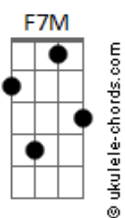

Wings - Dear Friend

tom:

Cm (forma dos acordes no tom de Am)

Capostrate na 3ª casa

[Primeira Parte]

Am C
Dear friend, what's the time?
F7M
Is this really the border line?
Am C F7M
Does it really mean so much to you?
Dm7 Dm Am
Are you afraid, or is it true?

[Segunda Parte]

Am C
Dear friend, throw the wine
F7M
I'm in love with a friend of mine
Am C F7M
Really truly, young and newly wed
Dm7 Dm Am
Are you a fool, or is it true?

(Am C F7M)
(Am C F7M)

Dm7 Dm Am
Are you afraid, or is it true?

(Am C F7M)
(Am C F7M)
(Dm7 Dm Am)

(Am C F7M)

Acordes

(Am C F7M)
(Dm7 Dm Am)

[Terceira Parte]

Am C
Dear friend, what's the time?
F7M
Is this really the border line?
Am C F7M
Does it really mean so much to you?
Dm7 Dm Am
Are you afraid, or is it true?

[Quarta Parte]

Am C
Dear friend, throw the wine
F7M
I'm in love with a friend of mine
Am C F7M
Really truly, young and newly wed
Dm7 Dm Am
Are you a fool, or is it true?

(Am C F7M)
(Am C F7M)

Dm7 Dm Am
Are you afraid, or is it true?

(Am C F7M)
(Am C F7M)
(Dm7 Dm Am)

[Final] Am