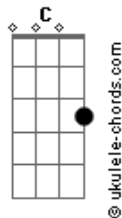

Wings - Dear Friend

tom:

Cm (forma dos acordes no tom de Am)

Capostrate na 3ª casa

[Primeira Parte]

Am C
Dear friend, what's the time?
F7M
Is this really the border line?
Am C F7M
Does it really mean so much to you?
Dm7 Dm Am
Are you afraid, or is it true?

[Segunda Parte]

Am C
Dear friend, throw the wine
F7M
I'm in love with a friend of mine
Am C F7M
Really truly, young and newly wed
Dm7 Dm Am
Are you a fool, or is it true?

(Am C F7M)
(Am C F7M)

Dm7 Dm Am
Are you afraid, or is it true?

(Am C F7M)
(Am C F7M)
(Dm7 Dm Am)

(Am C F7M)

Acordes

(Am C F7M)
(Dm7 Dm Am)

[Terceira Parte]

Am C
Dear friend, what's the time?
F7M
Is this really the border line?
Am C F7M
Does it really mean so much to you?
Dm7 Dm Am
Are you afraid, or is it true?

[Quarta Parte]

Am C
Dear friend, throw the wine
F7M
I'm in love with a friend of mine
Am C F7M
Really truly, young and newly wed
Dm7 Dm Am
Are you a fool, or is it true?

(Am C F7M)
(Am C F7M)

Dm7 Dm Am
Are you afraid, or is it true?

(Am C F7M)
(Am C F7M)
(Dm7 Dm Am)

[Final] Am