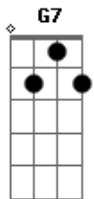

# Wings - Beware My Love

tom:

Intro: C G7 C C G Am7  
 A Bm A Bm  
 A Bm A Bm  
 A Bm A

[Primeira Parte]

A Bb  
 Can't say I've found out  
 C  
 Can't tell you what is all about  
 A Bb A  
 Don't know who does, I tell you to  
 Dm G  
 Beware my love, beware my love  
 Dm G  
 Beware my love, beware my love  
 Dm G  
 Beware my love, beware my love

Bb Dm A A  
 Oh, oh, oh, no, no, no  
 F  
 I must be wrong, baby, yeah

[Segunda Parte]

Bb Dm  
 But I don't believe that he's the one  
 A A F  
 But if you insist, I must be wrong, I must be wrong  
 Bbm Am  
 I have to leave, and when I'm gone  
 A D  
 I'll leave my message in my song, that's right

( Bb Dm )  
 ( A A F )

Beware My Love

( Bbm Am A )  
 ( A F D )

Let me tell you