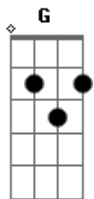

# Wings - Beware My Love

tom:

Intro: C G7 C C G Am7  
 A Bm A Bm  
 A Bm A Bm  
 A Bm A

[Primeira Parte]

A Bb  
 Can't say I've found out  
 C  
 Can't tell you what is all about  
 A Bb A  
 Don't know who does, I tell you to  
 Dm G  
 Beware my love, beware my love  
 Dm G  
 Beware my love, beware my love  
 Dm G  
 Beware my love, beware my love

Bb Dm A A  
 Oh, oh, oh, no, no, no  
 F  
 I must be wrong, baby, yeah

[Segunda Parte]

Bb Dm  
 But I don't believe that he's the one  
 A A F  
 But if you insist, I must be wrong, I must be wrong  
 Bbm Am  
 I have to leave, and when I'm gone  
 A D  
 I'll leave my message in my song, that's right

( Bb Dm )  
 ( A A F )

Beware My Love

( Bbm Am A )  
 ( A F D )

Let me tell you

© ukulele-chords.com

© ukulele-chords.com

© ukulele-chords.com

© ukulele-chords.com

© ukulele-chords.com

[Terceira Parte]

Dm C  
 Well, he'll wear you out, and in a minute  
 Bb A  
 You'll hear a shout, and then you'll be in it  
 Dm C  
 So, so beware my love, 'cause he'll take you under  
 Bb A  
 Beware, my love, the sound of his thunder