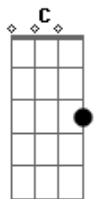

Wings - Beware My Love

tom:

Intro: C G7 C G Am7
 A Bm A Bm
 A Bm A Bm
 A Bm A

[Primeira Parte]

A Bb
 Can't say I've found out
 C Dm
 Can't tell you what is all about
 A Bb A
 Don't know who does, I tell you to
 Dm G
 Beware my love, beware my love
 Dm G
 Beware my love, beware my love
 Dm G
 Beware my love, beware my love

Bb Dm A A
 Oh, oh, oh, no, no, no
 F
 I must be wrong, baby, yeah

[Segunda Parte]

Bb Dm
 But I don't believe that he's the one
 A A F
 But if you insist, I must be wrong, I must be wrong
 Bbm Am
 I have to leave, and when I'm gone
 A D
 I'll leave my message in my song, that's right

(Bb Dm)
 (A A F)

Beware My Love

(Bbm Am A)
 (A F D)

Let me tell you

Acordes

© ukulele-chords.com

© ukulele-chords.com

© ukulele-chords.com