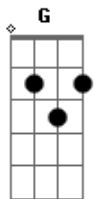

Wings - Beware My Love

tom:

Intro: C G7 C C G Am7
 A Bm A Bm
 A Bm A Bm
 A Bm A

[Primeira Parte]

A Bb
 Can't say I've found out
 C
 Can't tell you what is all about
 A Bb A
 Don't know who does, I tell you to
 Dm G
 Beware my love, beware my love
 Dm G
 Beware my love, beware my love
 Dm G
 Beware my love, beware my love

Bb Dm A A
 Oh, oh, oh, no, no, no
 F
 I must be wrong, baby, yeah

[Segunda Parte]

Bb Dm
 But I don't believe that he's the one
 A A F
 But if you insist, I must be wrong, I must be wrong
 Bbm Am
 I have to leave, and when I'm gone
 A D
 I'll leave my message in my song, that's right

(Bb Dm)
 (A A F)

Beware My Love

(Bbm Am A)
 (A F D)

Let me tell you

Acordes

© ukulele-chords.com

© ukulele-chords.com

© ukulele-chords.com