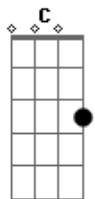

Wings - Beware My Love

tom:

Intro: C G7 C C G Am7
 A Bm A Bm
 A Bm A Bm
 A Bm A

[Primeira Parte]

A Bb
 Can't say I've found out
 C
 Can't tell you what is all about
 A Bb A
 Don't know who does, I tell you to
 Dm G
 Beware my love, beware my love
 Dm G
 Beware my love, beware my love
 Dm G
 Beware my love, beware my love

Bb Dm A A
 Oh, oh, oh, no, no, no
 F
 I must be wrong, baby, yeah

[Segunda Parte]

Bb Dm
 But I don't believe that he's the one
 A A F
 But if you insist, I must be wrong, I must be wrong
 Bbm Am
 I have to leave, and when I'm gone
 A D
 I'll leave my message in my song, that's right

(Bb Dm)
 (A A F)

Beware My Love

(Bbm Am A)
 (A F D)

Let me tell you

Acordes

© ukulele-chords.com

© ukulele-chords.com

© ukulele-chords.com