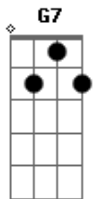

Wings - Beware My Love

tom:

Intro: C G7 C C G Am7
 A Bm A Bm
 A Bm A Bm
 A Bm A

[Primeira Parte]

A Bb
 Can't say I've found out
 C
 Can't tell you what is all about
 A Bb A
 Don't know who does, I tell you to
 Dm G
 Beware my love, beware my love
 Dm G
 Beware my love, beware my love
 Dm G
 Beware my love, beware my love

Bb Dm A A
 Oh, oh, oh, no, no, no
 F
 I must be wrong, baby, yeah

[Segunda Parte]

Bb Dm
 But I don't believe that he's the one
 A A F
 But if you insist, I must be wrong, I must be wrong
 Bbm Am
 I have to leave, and when I'm gone
 A D
 I'll leave my message in my song, that's right

(Bb Dm)
 (A A F)

Beware My Love

(Bbm Am A)
 (A F D)

Let me tell you

Acordes

© ukulele-chords.com

© ukulele-chords.com

© ukulele-chords.com