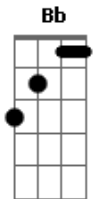

© ukulele-chords.com