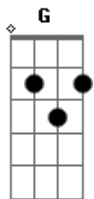

Wings - Beware My Love

tom:

Intro: C G7 C G Am7
 A Bm A Bm
 A Bm A Bm
 A Bm A

[Primeira Parte]

A Bb
 Can't say I've found out
 C Dm
 Can't tell you what is all about
 A Bb A
 Don't know who does, I tell you to
 Dm G
 Beware my love, beware my love
 Dm G
 Beware my love, beware my love
 Dm G
 Beware my love, beware my love

Bb Dm A A
 Oh, oh, oh, no, no, no
 F
 I must be wrong, baby, yeah

[Segunda Parte]

Bb Dm
 But I don't believe that he's the one
 A A F
 But if you insist, I must be wrong, I must be wrong
 Bbm Am
 I have to leave, and when I'm gone
 A D
 I'll leave my message in my song, that's right

(Bb Dm)
 (A A F)

Beware My Love

(Bbm Am A)
 (A F D)

Let me tell you

Acordes

© ukulele-chords.com

© ukulele-chords.com

© ukulele-chords.com