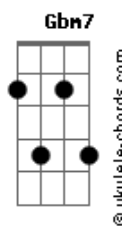

Willy Crook - Lite

tom:

C

Intro: Bb7M C7M C7M Gbm7
F7M Bb7M G7 Am7
D7 Dm7 Bb7M

C7M Gbm7b5
Deep in your nights, that's were you lite
F7M Bb7M A7M G#7M G7
As sunshine, as love

Am7 D7 Dm7
Some will shine, some will gone
G7

Some will set us on fire

Am7 D7 Dm7
Time will come and time will go
G7

What you give its what you really are

Am7 D7 Dm7 Bb7M C7M
Smile you gift, tears you're gonna cry

C7M C7M Gbm7b5
Dark in your nights, that's were you lite
F7M Bb7M A7M G#7M G7
As usual, as tonight

Acordes

Am7 D7 Dm7
Time will come, years will pass and time will too
G7
Love makes us believe there's something here to stay

Am7 D7 Dm7 G7
Smile you gift, tears you're gonna cry
Am7 D7 Dm7 Bb7M C7M
Everything takes the time but time takes everything away

Whistle

C7M C7M Gbm7b5
Dark in your nights, there's were you lite
F7M Bb7M A7M G#7M G7
As sunshine, oh, let it bright

Am7 D7 Dm7
Time will come, years will pass and time will too
G7
What you give its what you really got with you