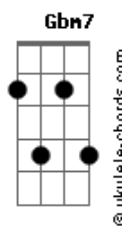

# Willy Crook - Lite

tom:

C

Intro: Bb7M C7M C7M Gbm7  
F7M Bb7M G7 Am7  
D7 Dm7 Bb7M

C7M Gbm7b5  
Deep in your nights, that's were you lite  
F7M Bb7M A7M G#7M G7  
As sunshine, as love

Am7 D7 Dm7  
Some will shine, some will gone  
G7

Some will set us on fire

Am7 D7 Dm7  
Time will come and time will go  
G7

What you give its what you really are

Am7 D7 Dm7 Bb7M C7M  
Smile you gift, tears you're gonna cry

C7M C7M Gbm7b5  
Dark in your nights, that's were you lite  
F7M Bb7M A7M G#7M G7  
As usual, as tonight

## Acordes

Am7 D7 Dm7  
Time will come, years will pass and time will too  
G7  
Love makes us believe there's something here to stay

Am7 D7 Dm7 G7  
Smile you gift, tears you're gonna cry  
Am7 D7 Dm7 Bb7M C7M  
Everything takes the time but time takes everything away

Whistle

C7M C7M Gbm7b5  
Dark in your nights, there's were you lite  
F7M Bb7M A7M G#7M G7  
As sunshine, oh, let it bright

Am7 D7 Dm7  
Time will come, years will pass and time will too  
G7  
What you give its what you really got with you