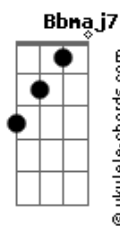

Willy Crook - Lite

tom:

C

Intro: Bb7M C7M C7M Gbm7
F7M Bb7M G7 Am7
D7 Dm7 Bb7M

C7M Gbm7b5
Deep in your nights, that's were you lite
F7M Bb7M A7M G#7M G7
As sunshine, as love

Am7 D7 Dm7
Some will shine, some will gone
G7

Some will set us on fire

Am7 D7 Dm7
Time will come and time will go
G7

What you give its what you really are

Am7 D7 Dm7 Bb7M C7M
Smile you gift, tears you're gonna cry

C7M C7M Gbm7b5
Dark in your nights, that's were you lite
F7M Bb7M A7M G#7M G7
As usual, as tonight

Acordes

Am7 D7 Dm7
Time will come, years will pass and time will too
G7
Love makes us believe there's something here to stay

Am7 D7 Dm7 G7
Smile you gift, tears you're gonna cry
Am7 D7 Dm7 Bb7M C7M
Everything takes the time but time takes everything away