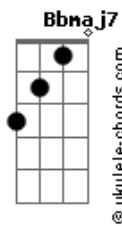

# Willy Crook - Lite

tom:

C

Intro: Bb7M C7M C7M Gbm7  
F7M Bb7M G7 Am7  
D7 Dm7 Bb7M

C7M Gbm7b5  
Deep in your nights, that's were you lite  
F7M Bb7M A7M G#7M G7  
As sunshine, as love

Am7 D7 Dm7  
Some will shine, some will gone  
G7

Some will set us on fire

Am7 D7 Dm7  
Time will come and time will go  
G7

What you give its what you really are

Am7 D7 Dm7 Bb7M C7M  
Smile you gift, tears you're gonna cry

C7M C7M Gbm7b5  
Dark in your nights, that's were you lite  
F7M Bb7M A7M G#7M G7  
As usual, as tonight

## Acordes

Am7 D7 Dm7  
Time will come, years will pass and time will too  
G7  
Love makes us believe there's something here to stay

Am7 D7 Dm7 G7  
Smile you gift, tears you're gonna cry  
Am7 D7 Dm7 Bb7M C7M  
Everything takes the time but time takes everything away