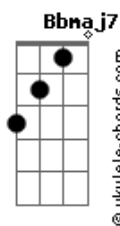

# Willy Crook - Lite

tom:

C

Intro: Bb7M C7M C7M Gbm7  
F7M Bb7M G7 Am7  
D7 Dm7 Bb7M

C7M Gbm7b5  
Deep in your nights, that's were you lite  
F7M Bb7M A7M G#7M G7  
As sunshine, as love

Am7 D7 Dm7  
Some will shine, some will gone  
G7

Some will set us on fire

Am7 D7 Dm7  
Time will come and time will go  
G7

What you give its what you really are

Am7 D7 Dm7 Bb7M C7M  
Smile you gift, tears you're gonna cry

C7M C7M Gbm7b5  
Dark in your nights, that's were you lite  
F7M Bb7M A7M G#7M G7  
As usual, as tonight

## Acordes

Am7 D7 Dm7  
Time will come, years will pass and time will too  
G7  
Love makes us believe there's something here to stay

Am7 D7 Dm7 G7  
Smile you gift, tears you're gonna cry  
Am7 D7 Dm7 Bb7M C7M  
Everything takes the time but time takes everything away