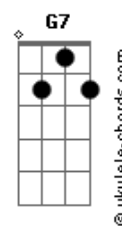

Willy Crook - Lite

tom:

C

Intro: Bb7M C7M C7M Gbm7
F7M Bb7M G7 Am7
D7 Dm7 Bb7M

C7M Gbm7b5
Deep in your nights, that's were you lite
F7M Bb7M A7M G#7M G7
As sunshine, as love

Am7 D7 Dm7
Some will shine, some will gone
G7

Some will set us on fire

Am7 D7 Dm7
Time will come and time will go
G7

What you give its what you really are

Am7 D7 Dm7 Bb7M C7M
Smile you gift, tears you're gonna cry

C7M C7M Gbm7b5
Dark in your nights, that's were you lite
F7M Bb7M A7M G#7M G7
As usual, as tonight

Acordes

Am7 D7 Dm7
Time will come, years will pass and time will too
G7
Love makes us believe there's something here to stay

Am7 D7 Dm7 G7
Smile you gift, tears you're gonna cry
Am7 D7 Dm7 Bb7M C7M
Everything takes the time but time takes everything away

Whistle

C7M C7M Gbm7b5
Dark in your nights, there's were you lite
F7M Bb7M A7M G#7M G7
As sunshine, oh, let it bright

Am7 D7 Dm7
Time will come, years will pass and time will too
G7
What you give its what you really got with you

Am7 D7 Dm7 G7
Smile you gift, tears you're gonna cry

Am7 D7 Dm7 Bb7M C7M
You can silent the rudes, who want to some undress ya