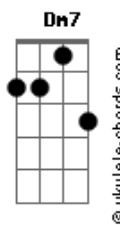

Willy Crook - Lite

tom:

C

Intro: Bb7M C7M C7M Gbm7
F7M Bb7M G7 Am7
D7 Dm7 Bb7M

C7M Gbm7b5
Deep in your nights, that's were you lite
F7M Bb7M A7M G#7M G7
As sunshine, as love

Am7 D7 Dm7
Some will shine, some will gone
G7

Some will set us on fire

Am7 D7 Dm7
Time will come and time will go
G7

What you give its what you really are

Am7 D7 Dm7 Bb7M C7M
Smile you gift, tears you're gonna cry

C7M C7M Gbm7b5
Dark in your nights, that's were you lite
F7M Bb7M A7M G#7M G7
As usual, as tonight

Acordes

Am7 D7 Dm7
Time will come, years will pass and time will too
G7
Love makes us believe there's something here to stay

Am7 D7 Dm7 G7
Smile you gift, tears you're gonna cry
Am7 D7 Dm7 Bb7M C7M
Everything takes the time but time takes everything away

Whistle

C7M C7M Gbm7b5
Dark in your nights, there's were you lite
F7M Bb7M A7M G#7M G7
As sunshine, oh, let it bright

Am7 D7 Dm7
Time will come, years will pass and time will too
G7
What you give its what you really got with you

Am7 D7 Dm7 G7
Smile you gift, tears you're gonna cry

Am7 D7 Dm7 Bb7M C7M
You can silent the rudes, who want to some undress ya