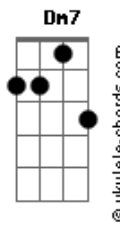

Willy Crook - Lite

tom:

C

Intro: Bb7M C7M C7M Gbm7
F7M Bb7M G7 Am7
D7 Dm7 Bb7M

C7M Gbm7b5
Deep in your nights, that's were you lite
F7M Bb7M A7M G#7M G7
As sunshine, as love

Am7 D7 Dm7
Some will shine, some will gone
G7

Some will set us on fire

Am7 D7 Dm7
Time will come and time will go
G7

What you give its what you really are

Am7 D7 Dm7 Bb7M C7M
Smile you gift, tears you're gonna cry

C7M C7M Gbm7b5
Dark in your nights, that's were you lite
F7M Bb7M A7M G#7M G7
As usual, as tonight

Acordes

Am7 D7 Dm7
Time will come, years will pass and time will too
G7
Love makes us believe there's something here to stay

Am7 D7 Dm7 G7
Smile you gift, tears you're gonna cry
Am7 D7 Dm7 Bb7M C7M
Everything takes the time but time takes everything away

Whistle

C7M C7M Gbm7b5
Dark in your nights, there's were you lite
F7M Bb7M A7M G#7M G7
As sunshine, oh, let it bright

Am7 D7 Dm7
Time will come, years will pass and time will too
G7
What you give its what you really got with you

Am7 D7 Dm7 G7
Smile you gift, tears you're gonna cry

Am7 D7 Dm7 Bb7M C7M
You can silent the rudes, who want to some undress ya