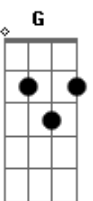

© ukulele-chords.com