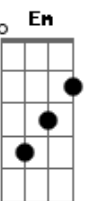

© ukulele-chords.com