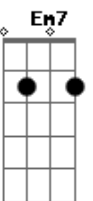

© ukulele-chords.com