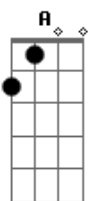

© ukulele-chords.com

© ukulele-chords.com