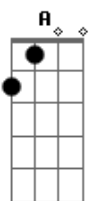

© ukulele-chords.com