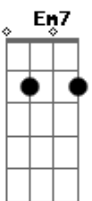

© ukulele-chords.com