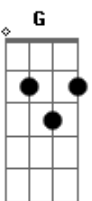

© ukulele-chords.com