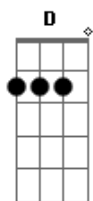

Willie Nelson - You were always on my mind

Tom: D

D A
Maybe I didn't love you
Bm D G A
Quite as often as I could have
D A
And maybe I didn't treat you
Bm D Em7
Quite as good as I should have

II:

G D
If I made you feel second best
G D Em
Girl, I'm sorry I was blind
A Bm A7 D Em Gbm
But you were always on my mind
G A7 D G A
You were always on my mind

(same progression as I)

Maybe I didn't hold you
All those lonely, lonely times
And I guess I never told you
I'm so happy that you're mine

(same progression as II)
Little things I should have said and done
I just never took the time
You were always on my mind
You were always on my mind

D A Bm D
Tell me
G D Em G A7
Tell me that your sweet love hasn't died
D A Bm
Give me
D G D Em
Give me one more chance to keep you satisfied
A D
I'll keep you satisfied

Acordes

© ukulele-chords.com