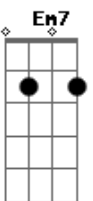

© ukulele-chords.com