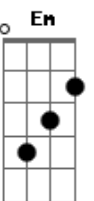

© ukulele-chords.com