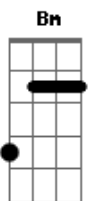

© ukulele-chords.com