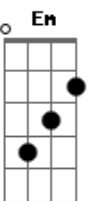

© ukulele-chords.com