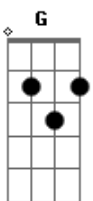

© ukulele-chords.com