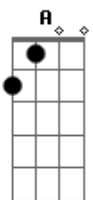

Willie Nelson - There Is No Easy Way (But There Is a Way)

tom:

G

Intro: D A D

[Primeira Parte]

D G D A D
 Now that we're back together, the battle is half won
 A D A D A
 We'll try to save a part of yesterday
 D G D
 I know it won't be easy but at least we have begun
 D A D
 There is no easy way but there is a way

© ukulele-chords.com

© ukulele-chords.com

© ukulele-chords.com

© ukulele-chords.com

© ukulele-chords.com

D A D
 There is no easy way but there is a way

(D G D A)
 (D A D G)
 (D A D)

[Refrão]