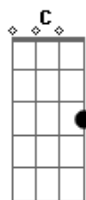

© ukulele-chords.com