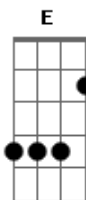

© ukulele-chords.com