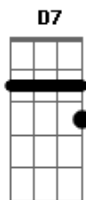

© ukulele-chords.com