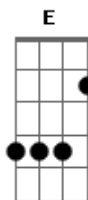

© ukulele-chords.com