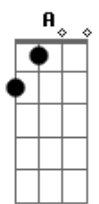

Willie Nelson - Rainbow Connection

tom:

Intro: E A
E A

E Dbm Gbm B
Why are there so many songs about rainbows
E Dbm A B
And what's on the other side?
E Dbm Gbm B
Rainbows are visions, but only illusions
E Dbm A
And rainbows have nothing to hide

A7M
So we've been told and some choose to believe it
Abm7
I know they're wrong, wait and see
Gbm7 B Abm7 Db7
Someday we'll find it, the rainbow connection
Gbm B E A E A
The lovers, the dreamers and me

E Dbm Gbm B
Who said that every wish would be heard and answered
E Dbm A B
When wished on the morning star?
E Dbm Gbm B
Somebody thought of that and someone believed it
E Dbm A
Look what it's done so far

A7M
What's so amazing that keeps us star-gazing?

Abm7
And what do we think we might see?
Gbm7 B Abm7 Db7
Someday we'll find it, the rainbow connection
Gbm B E
The lovers, the dreamers and me

Ebm7 Dbm7 E
All of us under its spell
A Abm7 Gbm B
We know that it's probably magic

E Dbm Gbm B
Have you been half asleep and have you heard voices?
E Dbm A B
I've heard them calling my name
E Dbm Gbm B
Is this the sweet sound that calls the young sailors?
E Dbm7 A
The voice might be one and the same

A7M
I've heard it too many times to ignore it
Abm7
It's something that I'm supposed to be
Gbm7 B Abm7 Db7
Someday we'll find it, the rainbow connection
Gbm B E
The lovers, the dreamers and me

Acordes

© ukulele-chords.com

© ukulele-chords.com

© ukulele-chords.com

© ukulele-chords.com

© ukulele-chords.com

© ukulele-chords.com

© ukulele-chords.com

© ukulele-chords.com

© ukulele-chords.com

© ukulele-chords.com

© ukulele-chords.com