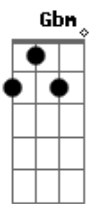

© ukulele-chords.com