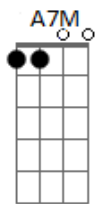

Willie Nelson - Rainbow Connection

tom:

Intro: E A
E A

E Dbm Gbm B
Why are there so many songs about rainbows
E Dbm A B
And what's on the other side?
E Dbm Gbm B
Rainbows are visions, but only illusions
E Dbm A
And rainbows have nothing to hide

A7M
So we've been told and some choose to believe it
Abm7
I know they're wrong, wait and see
Gbm7 B Abm7 Db7
Someday we'll find it, the rainbow connection
Gbm B E A E A
The lovers, the dreamers and me

E Dbm Gbm B
Who said that every wish would be heard and answered
E Dbm A B
When wished on the morning star?
E Dbm Gbm B
Somebody thought of that and someone believed it
E Dbm A
Look what it's done so far

A7M
What's so amazing that keeps us star-gazing?

Abm7
And what do we think we might see?
Gbm7 B Abm7 Db7
Someday we'll find it, the rainbow connection
Gbm B E
The lovers, the dreamers and me

Ebm7 Dbm7 E
All of us under its spell
A Abm7 Gbm B
We know that it's probably magic

E Dbm Gbm B
Have you been half asleep and have you heard voices?
E Dbm A B
I've heard them calling my name
E Dbm Gbm B
Is this the sweet sound that calls the young sailors?
E Dbm7 A
The voice might be one and the same

A7M
I've heard it too many times to ignore it
Abm7
It's something that I'm supposed to be
Gbm7 B Abm7 Db7
Someday we'll find it, the rainbow connection
Gbm B E
The lovers, the dreamers and me

Acordes

© ukulele-chords.com