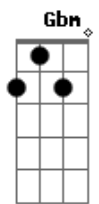

© ukulele-chords.com