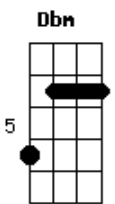

© ukulele-chords.com

ukulele-chords.com