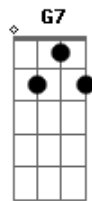

© ukulele-chords.com