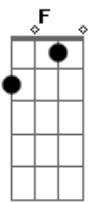

Willie Nelson - Railroad Lady

Tom: G

Chorus:

She's a railroad lady, just a little bit shady
 spendin' her days on the train

now she's tryin', tryin' to get home again

Verse 1:

South station in Boston, to the stock yards of Austin

in the town there
 Never thinkin', never thinkin' of home way back then

Verse 3 (KEY-CHANGE: same chord pattern but in the key of D!):

But the rails are now rusty, and the diamond got dusty
 and the gold plated watches have taken their toll
 And the railroads are dyin', and the lady is cryin'
 on a bus to Kentucky at home that's her goal

Chorus (still in D):

She's a railroad lady, just a little bit shady
 spendin' her days on the train

now she's tryin', tryin' to get home again

On a bus to Kentucky at home once again

Acordes

© ukulele-chords.com