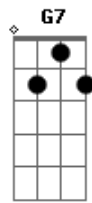

© ukulele-chords.com