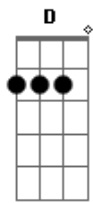

© ukulele-chords.com