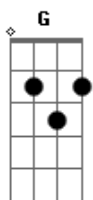

Willie Nelson - Railroad Lady

Tom: G

Chorus:

She's a railroad lady, just a little bit shady
 spendin' her days on the train

now she's tryin', tryin' to get home again

Verse 1:

South station in Boston, to the stock yards of Austin

in the town there

Never thinkin', never thinkin' of home way back then

Verse 3 (KEY-CHANGE: same chord pattern but in the key of D!):

But the rails are now rusty, and the diamond got dusty
 and the gold plated watches have taken their toll
 And the railroads are dyin', and the lady is cryin'
 on a bus to Kentucky at home that's her goal

Chorus (still in D):

She's a railroad lady, just a little bit shady
 spendin' her days on the train

now she's tryin', tryin' to get home again

On a bus to Kentucky at home once again

Acordes

© ukulele-chords.com