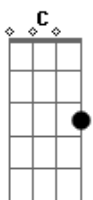

© ukulele-chords.com