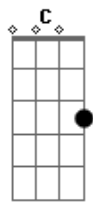

© ukulele-chords.com