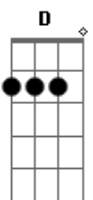

© ukulele-chords.com