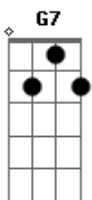

© ukulele-chords.com