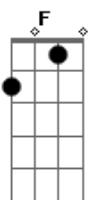

Willie Nelson - Railroad Lady

Tom: G

Chorus:

She's a railroad lady, just a little bit shady
 spendin' her days on the train

now she's tryin', tryin' to get home again

Verse 1:

South station in Boston, to the stock yards of Austin

Chorus (still in D):

She's a railroad lady, just a little bit shady
 spendin' her days on the train

now she's tryin', tryin' to get home again

On a bus to Kentucky at home once again

Acordes

© ukulele-chords.com