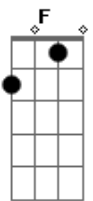

Willie Nelson - Railroad Lady

Tom: G

Chorus:

She's a railroad lady, just a little bit shady
 spendin' her days on the train

now she's tryin', tryin' to get home again

Verse 1:

South station in Boston, to the stock yards of Austin

in the town there
 Never thinkin', never thinkin' of home way back then

Verse 3 (KEY-CHANGE: same chord pattern but in the key of D!):

But the rails are now rusty, and the diamond got dusty
 and the gold plated watches have taken their toll
 And the railroads are dyin', and the lady is cryin'
 on a bus to Kentucky at home that's her goal

Chorus (still in D):

She's a railroad lady, just a little bit shady
 spendin' her days on the train

now she's tryin', tryin' to get home again

On a bus to Kentucky at home once again

Acordes

© ukulele-chords.com