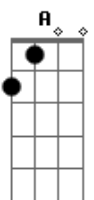

© ukulele-chords.com