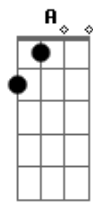

© ukulele-chords.com