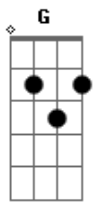

Willie Nelson - Railroad Lady

Tom: G

Chorus:

She's a railroad lady, just a little bit shady
 spendin' her days on the train

now she's tryin', tryin' to get home again

Verse 1:

South station in Boston, to the stock yards of Austin

Once a pullen car traveller, the switchmen won't have her
 She's tryin', tryin' to get home again

Verse 2:

Once a high born loaner, thought he could own her
 he bought her a fur coat and a big diamond ring
 but she him for cold cash

in the town there
 Never thinkin', never thinkin' of home way back then

Verse 3 (KEY-CHANGE: same chord pattern but in the key of D!):

But the rails are now rusty, and the diamond got dusty
 and the gold plated watches have taken their toll
 And the railroads are dyin', and the lady is cryin'
 on a bus to Kentucky at home that's her goal

Chorus (still in D):

She's a railroad lady, just a little bit shady
 spendin' her days on the train

now she's tryin', tryin' to get home again

On a bus to Kentucky at home once again

Acordes

© ukulele-chords.com