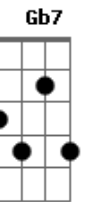

ukulele-chords.com