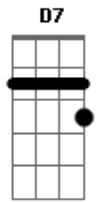

Willie Nelson - Crazy

Tom: F

Crazy, ^F crazy for feeling so lonely. ^{Db7 D7}
^{C7} Crazy, crazy for feeling so blue. ^{F Gm7}

I knew, you'd love me as long as you wanted. ^{F D7}

Then leave me, leave me for somebody new. ^{F Bb F C7 F7}

And I'm crazy for lovin' you. ^{Gb7 Bb F C7}

Worry, why do I let myself worry.

^{G7} Wonderin' what in the world did I do, to you.

Ah crazy, ^{F Db7 D7} for thinking that my love could hold you. ^{Gm}

I'm crazy for cryin', ^{Bb Am Gm D7} and crazy for tryin'.

And I'm crazy for lovin' you. ^{F Gm7 C7 F Bb F}

Acordes

F ukulele-chords.com

Db7 ukulele-chords.com

D7 ukulele-chords.com

Gm ukulele-chords.com

C7 ukulele-chords.com

Gm7 ukulele-chords.com