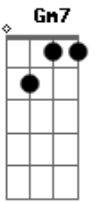

Willie Nelson - Crazy

Tom: F

Crazy, ^F crazy for feeling so lonely. ^{Db7 D7}
^{C7} Crazy, crazy for feeling so blue. ^{F Gm7}

I knew, you'd love me as long as you wanted. ^{F D7}

Then leave me, leave me for somebody new. ^{F Bb F C7 F7}

And I'm crazy for lovin' you. ^{Gb7 Bb F C7}

Worry, why do I let myself worry.

^{G7} Wonderin' what in the world did I do, to you.

Ah crazy, ^{F Db7 D7} for thinking that my love could hold you. ^{Gm}

I'm crazy for cryin', ^{Bb Am Gm D7} and crazy for tryin'.

And I'm crazy for lovin' you. ^{F Gm7 C7 F Bb F}

Acordes

ukulele-chords.com

ukulele-chords.com

ukulele-chords.com

ukulele-chords.com

ukulele-chords.com

ukulele-chords.com