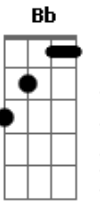

Willie Nelson - Crazy

Tom: F

Crazy, ^F crazy for feeling so lonely. ^{Db7 D7}
^{C7} Crazy, crazy for feeling so blue. ^{F Gm7}

I knew, you'd love me as long as you wanted. ^{F D7}

Then leave me, leave me for somebody new. ^{F Bb F C7 F7}

And I'm crazy for lovin' you. ^{Gb7 Bb F C7}

Worry, why do I let myself worry.

^{G7} Wonderin' what in the world did I do, to you.

Ah crazy, ^{F Db7 D7} for thinking that my love could hold you. ^{Gm}

I'm crazy for cryin', ^{Bb Am Gm D7} and crazy for tryin'.

And I'm crazy for lovin' you. ^{F Gm7 C7 F Bb F}

Acordes

ukulele-chords.com

ukulele-chords.com

ukulele-chords.com

ukulele-chords.com

ukulele-chords.com

ukulele-chords.com