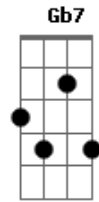

F7 ukulele-chords.com

Gb7 ukulele-chords.com