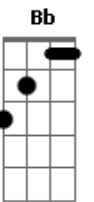

Willie Nelson - Crazy

Tom: F

Crazy, ^F crazy for feeling so lonely. ^{Db7 D7} ^{Gm} ^{C7}

^{C7} Crazy, crazy for feeling so blue.

^F I knew, you'd love me as long as you wanted. ^{D7} ^{Gm}

^F Then leave me, leave me for somebody new. ^{Bb} ^F ^{F7}

^{Gb7} ^{Bb} ^F ^{C7}

Worry, why do I let myself worry.

^{G7} Wonderin? what in the world did I do, to you.

^{Gm} | Ah crazy, ^F for thinking that my love could hold you. ^{Db7 D7}

^{Bb} I'm crazy for cryin?, ^{Am} and crazy for tryin?. ^{Gm} ^{D7}

^F And I'm crazy for lovin? you. ^{Gm7} ^{C7} ^F ^{Bb} ^F

Acordes

ukulele-chords.com

ukulele-chords.com

ukulele-chords.com

ukulele-chords.com

ukulele-chords.com

ukulele-chords.com