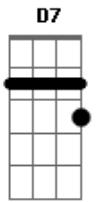

Willie Nelson - Crazy

Tom: F

Crazy, ^F crazy for feeling so lonely. ^{Db7 D7}
^{C7} Crazy, crazy for feeling so blue. ^{F Gm7}

I knew, you'd love me as long as you wanted. ^{F D7}

Then leave me, leave me for somebody new. ^{F Bb F C7 F7}

And I'm crazy for lovin' you. ^{Gb7 Bb F C7}

Worry, why do I let myself worry.

^{G7} Wonderin' what in the world did I do, to you.

Ah crazy, ^{F Db7 D7} for thinking that my love could hold you. ^{Gm}

I'm crazy for cryin', ^{Bb Am Gm D7} and crazy for tryin'.

And I'm crazy for lovin' you. ^{F Gm7 C7 F Bb F}

Acordes

ukulele-chords.com

ukulele-chords.com

ukulele-chords.com

ukulele-chords.com

ukulele-chords.com

ukulele-chords.com