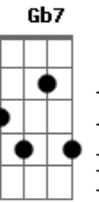

ukulele-chords.com