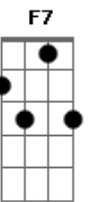

ukulele-chords.com