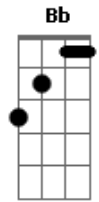

Willie Nelson - Crazy

Tom: F

Crazy, ^F crazy for feeling so lonely. ^{Db7 D7}
^{C7} Crazy, crazy for feeling so blue. ^{F Gm7}

I knew, you'd love me as long as you wanted. ^{F D7}

Then leave me, leave me for somebody new. ^{F Bb F C7 F7}

And I'm crazy for lovin' you. ^{Gb7 Bb F C7}

Worry, why do I let myself worry.

^{G7} Wonderin' what in the world did I do, to you.

Ah crazy, ^{F Db7 D7} for thinking that my love could hold you. ^{Gm}

I'm crazy for cryin', ^{Bb Am Gm D7} and crazy for tryin'.

And I'm crazy for lovin' you. ^{F Gm7 C7 F Bb F}

Acordes

F ukulele-chords.com

Db7 ukulele-chords.com

D7 ukulele-chords.com

Gm ukulele-chords.com

C7 ukulele-chords.com

Gm7 ukulele-chords.com