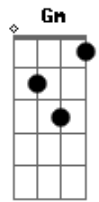

Willie Nelson - Crazy

Tom: F

Crazy, ^F crazy for feeling so lonely. ^{Db7 D7}
^{C7} Crazy, crazy for feeling so blue. ^{F Gm7}

I knew, you'd love me as long as you wanted. ^{F D7}

Then leave me, leave me for somebody new. ^{F Bb F C7 F7}

And I'm crazy for lovin' you. ^{Gb7 Bb F C7}

Worry, why do I let myself worry.

^{G7} Wonderin' what in the world did I do, to you.

Ah crazy, ^{F Db7 D7} for thinking that my love could hold you. ^{Gm}

I'm crazy for cryin', ^{Bb Am Gm D7} and crazy for tryin'.

And I'm crazy for lovin' you. ^{F Gm7 C7 F Bb F}

Acordes

F ukulele-chords.com

Db7 ukulele-chords.com

D7 ukulele-chords.com

Gm ukulele-chords.com

C7 ukulele-chords.com

Gm7 ukulele-chords.com