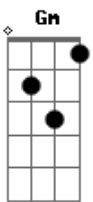

Willie Nelson - Crazy

Tom: F

Crazy, ^F crazy for feeling so lonely. ^{Db7 D7} ^{Gm} ^{C7}

^{C7} Crazy, crazy for feeling so blue.

^F I knew, you'd love me as long as you wanted. ^{D7} ^{Gm}

^F Then leave me, leave me for somebody new. ^{Bb} ^F ^{F7}

^{Gb7} ^{Bb} ^F ^{C7}

Worry, why do I let myself worry.

^{G7} Wonderin? what in the world did I do, to you.

^{Gm} | Ah crazy, ^F for thinking that my love could hold you. ^{Db7 D7}

^{Bb} I'm crazy for cryin?, ^{Am} and crazy for tryin?. ^{Gm} ^{D7}

^F And I'm crazy for lovin? you. ^{Gm7} ^{C7} ^F ^{Bb} ^F

Acordes

ukulele-chords.com

ukulele-chords.com

ukulele-chords.com

ukulele-chords.com

ukulele-chords.com

ukulele-chords.com