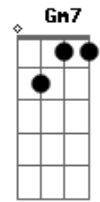

Willie Nelson - Crazy

Tom: F

Crazy, ^F crazy for feeling so lonely. ^{Db7 D7}
^{C7} Crazy, crazy for feeling so blue. ^{F Gm7}

I knew, you'd love me as long as you wanted. ^{F D7}

Then leave me, leave me for somebody new. ^{F Bb F C7 F7}

And I'm crazy for lovin' you. ^{Gb7 Bb F C7}

Worry, why do I let myself worry.

^{G7} Wonderin' what in the world did I do, to you.

Ah crazy, ^{F Db7 D7} for thinking that my love could hold you. ^{Gm}

I'm crazy for cryin', ^{Bb Am Gm D7} and crazy for tryin'.

And I'm crazy for lovin' you. ^{F Gm7 C7 F Bb F}

Acordes

F ukulele-chords.com

Db7 ukulele-chords.com

D7 ukulele-chords.com

Gm ukulele-chords.com

C7 ukulele-chords.com

Gm7 ukulele-chords.com