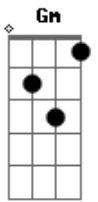

Willie Nelson - Crazy

Tom: F

Crazy, ^F crazy for feeling so lonely. ^{Db7 D7}
^{C7} Crazy, crazy for feeling so blue. ^{F Gm7}

I knew, you'd love me as long as you wanted. ^{F D7}

Then leave me, leave me for somebody new. ^{F Bb F C7 F7}

And I'm crazy for lovin' you. ^{Gb7 Bb F C7}

Worry, why do I let myself worry.

^{G7} Wonderin' what in the world did I do, to you.

Ah crazy, ^{F Db7 D7} for thinking that my love could hold you. ^{Gm}

I'm crazy for cryin', ^{Bb Am Gm D7} and crazy for tryin'.

And I'm crazy for lovin' you. ^{F Gm7 C7 F Bb F}

Acordes

ukulele-chords.com

ukulele-chords.com

ukulele-chords.com

ukulele-chords.com

ukulele-chords.com

ukulele-chords.com