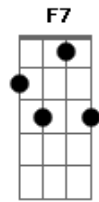

Bb ukulele-chords.com

F7 ukulele-chords.com