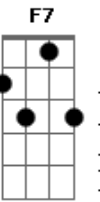

ukulele-chords.com