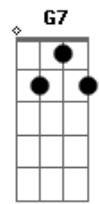

ukulele-chords.com