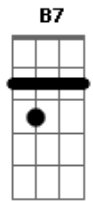

© ukulele-chords.com