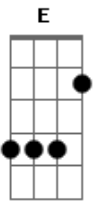

Willie Nelson - Blue Eyes Crying In The Rain

tom:
E
In the twilight glow I see her
B7 E
Blue eyes crying in the rain
E A E
When we kissed goodbye and parted
B7 E
I knew we'd never meet again
E A E
Love is like a dying ember
E B7
Only memories remain
E A E

Through the ages I remember
B7 E
Blue eyes crying in the rain
E A E
Someday when we meet up yonder
E B7
We'll stroll hand in hand again
E A E
In a land that knows no parting
B7 E
Blue eyes crying in the rain
B7 E
Blue eyes crying in the rain
B7 E
Blue eyes crying in the rain
B7 E
Blue eyes crying in the rain

Acordes

© ukulele-chords.com