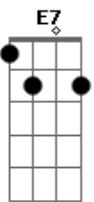

SOLO: D D Bm Bm G D Em7 A7 D D Bm Bm G
 D E E7
 G D Em7 D
 Little things I should have said and done
 G D Em G
 I just never took the time

A D D
 But you were always on my mind
 G A D
 You were always on my mind

A7 D Em7 D
 But you were always on my mind
 G A D
 You were always on my mind

Acordes

© ukulele-chords.com

© ukulele-chords.com

© ukulele-chords.com

© ukulele-chords.com

© ukulele-chords.com

© ukulele-chords.com