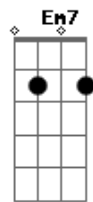

© ukulele-chords.com