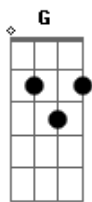

Willie Nelson - Always On My Mind

Tom: D

D A A Bm Bm G A7
 Maybe I didn't love you quite as often as I could have
 D A A Bm Bm E E7
 Maybe I didn't treat you quite as good as I should have
 G D D
 If I made you feel second best
 G D Em G
 I'm so sorry I was blind

SOLO: D D Bm Bm G D Em7 A7 D D Bm Bm G
 D E E7
 G D Em7 D
 Little things I should have said and done
 G D Em G
 I just never took the time

A D D
 But you were always on my mind
 G A D
 You were always on my mind

A7 D Em7 D
 But you were always on my mind
 G A D
 You were always on my mind

Acordes

© ukulele-chords.com

© ukulele-chords.com

© ukulele-chords.com

© ukulele-chords.com

© ukulele-chords.com

© ukulele-chords.com