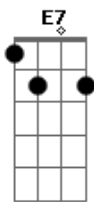

SOLO: D D Bm Bm G D Em7 A7 D D Bm Bm G
 D E E7
 G D Em7 D
 Little things I should have said and done
 G D Em G
 I just never took the time

A D D
 But you were always on my mind
 G A D
 You were always on my mind

A7 D Em7 D
 But you were always on my mind
 G A D
 You were always on my mind

Acordes

© ukulele-chords.com

© ukulele-chords.com

© ukulele-chords.com

© ukulele-chords.com

© ukulele-chords.com

© ukulele-chords.com