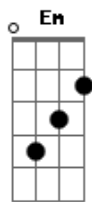

© ukulele-chords.com