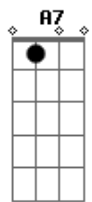

SOLO: D D Bm Bm G D Em7 A7 D D Bm Bm G
 D E E7
 G D Em7 D
 Little things I should have said and done
 G D Em G
 I just never took the time

A D D
 But you were always on my mind
 G A D
 You were always on my mind

A7 D Em7 D
 But you were always on my mind
 G A D
 You were always on my mind

Acordes

© ukulele-chords.com

© ukulele-chords.com

© ukulele-chords.com

© ukulele-chords.com

© ukulele-chords.com

© ukulele-chords.com