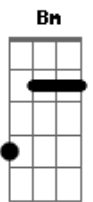

Willie Nelson - Always On My Mind

Tom: D

D A A Bm Bm G A7
 Maybe I didn't love you quite as often as I could have
 D A A Bm Bm E E7
 Maybe I didn't treat you quite as good as I should have
 G D D
 If I made you feel second best
 G D Em G
 I'm so sorry I was blind

SOLO: D D Bm Bm G D Em7 A7 D D Bm Bm G
 D E E7
 G D Em7 D
 Little things I should have said and done
 G D Em G
 I just never took the time

A D D
 But you were always on my mind
 G A D
 You were always on my mind

A7 D Em7 D
 But you were always on my mind
 G A D
 You were always on my mind

Acordes

© ukulele-chords.com

© ukulele-chords.com

© ukulele-chords.com

© ukulele-chords.com

© ukulele-chords.com

© ukulele-chords.com