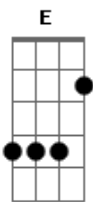

Willie Nelson - Always On My Mind

Tom: D

D A A Bm Bm G A7
 Maybe I didn't love you quite as often as I could have
 D A A Bm Bm E E7
 Maybe I didn't treat you quite as good as I should have
 G D D
 If I made you feel second best
 G D Em G
 I'm so sorry I was blind

SOLO: D D Bm Bm G D Em7 A7 D D Bm Bm G
 D E E7
 G D Em7 D
 Little things I should have said and done
 G D Em G
 I just never took the time

A D D
 But you were always on my mind
 G A D
 You were always on my mind

A7 D Em7 D
 But you were always on my mind
 G A D
 You were always on my mind

Acordes

© ukulele-chords.com

© ukulele-chords.com

© ukulele-chords.com

© ukulele-chords.com

© ukulele-chords.com

© ukulele-chords.com