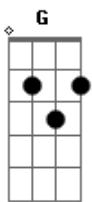

Willie Nelson - Always On My Mind

Tom: D

D A A Bm Bm G A7
 Maybe I didn't love you quite as often as I could have
 D A A Bm Bm E E7
 Maybe I didn't treat you quite as good as I should have
 G D D
 If I made you feel second best
 G D Em G
 I'm so sorry I was blind

SOLO: D D Bm Bm G D Em7 A7 D D Bm Bm G
 D E E7
 G D Em7 D
 Little things I should have said and done
 G D Em G
 I just never took the time

A D D
 But you were always on my mind
 G A D
 You were always on my mind

A7 D Em7 D
 But you were always on my mind
 G A D
 You were always on my mind

Acordes

© ukulele-chords.com

© ukulele-chords.com

© ukulele-chords.com

© ukulele-chords.com

© ukulele-chords.com

© ukulele-chords.com