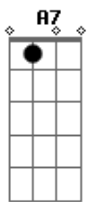

A7 D Em7 D
 But you were always on my mind
 G A D
 You were always on my mind

Acordes

© ukulele-chords.com

© ukulele-chords.com

© ukulele-chords.com

© ukulele-chords.com

© ukulele-chords.com

© ukulele-chords.com