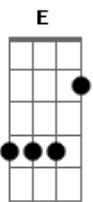

Willie Nelson - Always On My Mind

Tom: D

D A A Bm Bm G A7
 Maybe I didn't love you quite as often as I could have
 D A A Bm Bm E E7
 Maybe I didn't treat you quite as good as I should have
 G D D
 If I made you feel second best
 G D Em G
 I'm so sorry I was blind

SOLO: D D Bm Bm G D Em7 A7 D D Bm Bm G
 D E E7
 G D Em7 D
 Little things I should have said and done
 G D Em G
 I just never took the time

A D D
 But you were always on my mind
 G A D
 You were always on my mind

A7 D Em7 D
 But you were always on my mind
 G A D
 You were always on my mind

Acordes

© ukulele-chords.com

© ukulele-chords.com

© ukulele-chords.com

© ukulele-chords.com

© ukulele-chords.com

© ukulele-chords.com