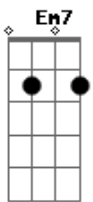

© ukulele-chords.com