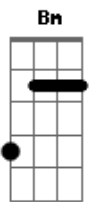

Willie Nelson - Always On My Mind

Tom: D

D A A Bm Bm G A7
 Maybe I didn't love you quite as often as I could have
 D A A Bm Bm E E7
 Maybe I didn't treat you quite as good as I should have
 G D D
 If I made you feel second best
 G D Em G
 I'm so sorry I was blind

SOLO: D D Bm Bm G D Em7 A7 D D Bm Bm G
 D E E7
 G D Em7 D
 Little things I should have said and done
 G D Em G
 I just never took the time

A D D
 But you were always on my mind
 G A D
 You were always on my mind

A7 D Em7 D
 But you were always on my mind
 G A D
 You were always on my mind

Acordes

© ukulele-chords.com

© ukulele-chords.com

© ukulele-chords.com

© ukulele-chords.com

© ukulele-chords.com

© ukulele-chords.com