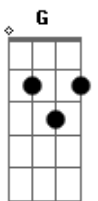

© ukulele-chords.com