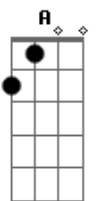

© ukulele-chords.com