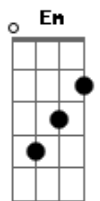

© ukulele-chords.com