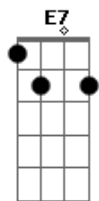

© ukulele-chords.com