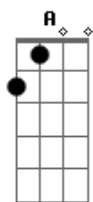

Don Williams - I'll Never Be In Love Again

Tom: A
Intro: Gbm E D A Dbm E A

A Gbm A
You can write your own ticket now
Bm E A
I'll get by without you somehow
Gbm E D
Don't you worry 'bout what I'll do
Dbm E
I'll be fine without you
A Gbm A
You say you think the change will do you good
Bm E A
If you feel that way well I guess it would
Gbm E D
I can live my life without you
Dbm E
I've got places to go and things to do

A Dbm D A
But I'll never be in love again
A Dbm D A
My poor old heart will never mend
Db Gbm B7
Oh I'll find someone to hold now and then
A Dbm E A
But I'll never be in love again

[Solo] Gbm E D A Dbm E A

A Gbm A
Something went wrong along the way
Bm E A
And there's nothing I can do to make you stay
Gbm E D
Well I never tried to put holds on you
Dbm E
That's the last thing I'd ever want to do
A Gbm A
So you go your way, I'll go mine
Bm E A
And if our paths should cross somewhere down the line
Gbm E D
I'll just say hello and shake your hand
Dbm E
But if tears come to my eyes please understand

A Dbm D A
But I'll never be in love again
A Dbm D A
My poor old heart will never mend
Db Gbm B7
Oh I'll find someone to hold now and then
A Dbm E A
But I'll never be in love again

[Solo] A Dbm E A

Acordes