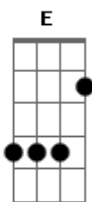

© ukulele-chords.com