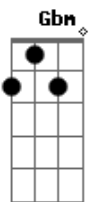

© ukulele-chords.com

© ukulele-chords.com