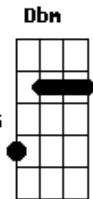

© ukulele-chords.com