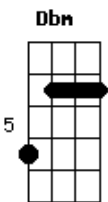

© ukulele-chords.com