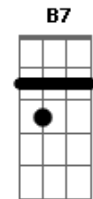

© ukulele-chords.com