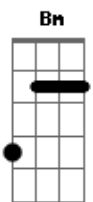

© ukulele-chords.com

© ukulele-chords.com