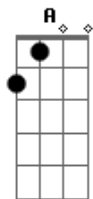

Don Williams - I'll Never Be In Love Again

Tom: A
Intro: Gbm E D A Dbm E A

A Gbm A
You can write your own ticket now
Bm E A
I'll get by without you somehow
Gbm E D
Don't you worry 'bout what I'll do
Dbm E
I'll be fine without you
A Gbm A
You say you think the change will do you good
Bm E A
If you feel that way well I guess it would
Gbm E D
I can live my life without you
Dbm E
I've got places to go and things to do

A Dbm D A
But I'll never be in love again
A Dbm D A
My poor old heart will never mend
Db Gbm B7
Oh I'll find someone to hold now and then
A Dbm E A
But I'll never be in love again

[Solo] Gbm E D A Dbm E A

A Gbm A
Something went wrong along the way
Bm E A
And there's nothing I can do to make you stay
Gbm E D
Well I never tried to put holds on you
Dbm E
That's the last thing I'd ever want to do
A Gbm A
So you go your way, I'll go mine
Bm E A
And if our paths should cross somewhere down the line
Gbm E D
I'll just say hello and shake your hand
Dbm E
But if tears come to my eyes please understand

A Dbm D A
But I'll never be in love again
A Dbm D A
My poor old heart will never mend
Db Gbm B7
Oh I'll find someone to hold now and then
A Dbm E A
But I'll never be in love again

[Solo] A Dbm E A

Acordes