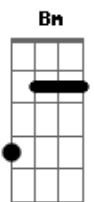

© ukulele-chords.com