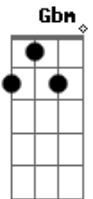

© ukulele-chords.com

© ukulele-chords.com