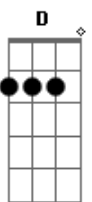

Don Williams - I'll Never Be In Love Again

Tom: A
Intro: Gbm E D A Dbm E A

A Gbm A
You can write your own ticket now
Bm E A
I'll get by without you somehow
Gbm E D
Don't you worry 'bout what I'll do
Dbm E
I'll be fine without you
A Gbm A
You say you think the change will do you good
Bm E A
If you feel that way well I guess it would
Gbm E D
I can live my life without you
Dbm E
I've got places to go and things to do

A Dbm D A
But I'll never be in love again
A Dbm D A
My poor old heart will never mend
Db Gbm B7
Oh I'll find someone to hold now and then
A Dbm E A
But I'll never be in love again

[Solo] Gbm E D A Dbm E A

A Gbm A
Something went wrong along the way
Bm E A
And there's nothing I can do to make you stay
Gbm E D
Well I never tried to put holds on you
Dbm E
That's the last thing I'd ever want to do
A Gbm A
So you go your way, I'll go mine
Bm E A
And if our paths should cross somewhere down the line
Gbm E D
I'll just say hello and shake your hand
Dbm E
But if tears come to my eyes please understand

A Dbm D A
But I'll never be in love again
A Dbm D A
My poor old heart will never mend
Db Gbm B7
Oh I'll find someone to hold now and then
A Dbm E A
But I'll never be in love again

[Solo] A Dbm E A

Acordes

© ukulele-chords.com

© ukulele-chords.com

© ukulele-chords.com

© ukulele-chords.com

© ukulele-chords.com

© ukulele-chords.com

© ukulele-chords.com

© ukulele-chords.com