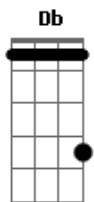

© ukulele-chords.com