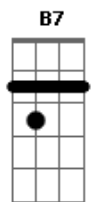

© ukulele-chords.com