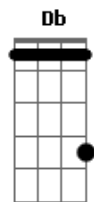

© ukulele-chords.com