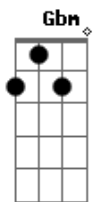

© ukulele-chords.com