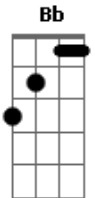

© ukulele-chords.com