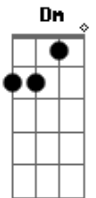

© ukulele-chords.com