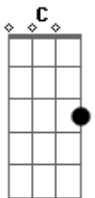

© ukulele-chords.com