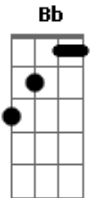

© ukulele-chords.com