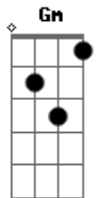

© ukulele-chords.com