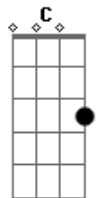

© ukulele-chords.com