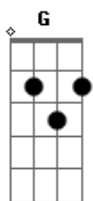

D Bm C Em D
Oh but I-I-I-I know the right ways
D Bm C
Not always what you want
Em D Bm
No point hiding how you're feeling

[Refrão]

C Em D
So girl, treat me like a lover
Bm C Em
Not like your friend ooh
D
Treat me like a lover
D Bm C
Make my day
Em D
Wanna be real and want a reflection in your eyes
D Bm C
But you're miles away
Em D G D C
Ooh, treat me like a lover

[Segunda Parte]

C D
I build a house of cards with the symmetry and the clarity
Em D Bm C
You can always lean on me, ooh
Em D
What's the point in having the upper hand
Bm C
When we're falling down
Em D
I'm not dealing with it on my own

[Pré-Refrão]

C Em D

Oh but I-I-I-I know the right ways
D Bm C
Not always what you want
Em D D Bm
No point hiding how you're feeling

[Refrão]

C Em D
So girl, treat me like a lover
Bm C Em
Not like your friend ooh
D
Treat me like a lover
D Bm C
Make my day
Em D
Wanna be real and want a reflection in your eyes
D Bm C
But you're miles away
Em D G D Bm
Ooh, treat me like a lover

[Ponte]

C D
Would you believe me if I had no doubt?
Em Bm
Or I could wait for a million brighter days
C
And if I let my demons out
D
Would you heal me?
C
And treat me like a human being

[Refrão]

Em D
Treat me like, treat me like a lover
Bm C
And treat me like a human being
Em D
Treat me like, treat me like a lover
D Bm C
Make my day
Em D
Wanna be real and want a reflection in your eyes
D Bm C
But you're miles away
Em D
Ooh, treat me like a lover
G D C
Make my day
Em D
Wanna be real and want a reflection in your eyes
D Bm C
But you're miles away
Em D G D C
Ooh, treat me like a lover

Acordes

© ukulele-chords.com