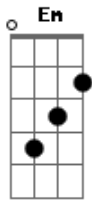

© ukulele-chords.com