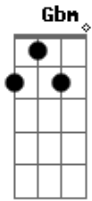

© ukulele-chords.com