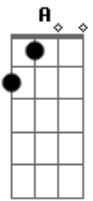

© ukulele-chords.com

© ukulele-chords.com