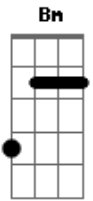

© ukulele-chords.com