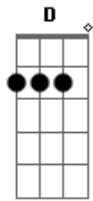

Will Currie & The Country French - As You Are

Tom: D

A D Your voice I heard speak softly
D In love it always will
D A G My only hope is holding still
D Your touch I felt so closely
D Both leading, both give in
D A G And with one move you moved again
G Em D If there's just one forever, i'd want to spend it where you are
A D To have it back i take it
D We play it day for day
D A G For just one look, one pause, one sway
G G Em D If they should pull one under, It wouldn't change a word at all

G Em
A D Not every crack means means thunder, and we could choose to land so far
A Bm G Em
A Still this boat aint built for weather, rocking slowly down she goes
A Bm G Em A
Gbm Bm There's nothing i've known better than a pool of tides and storms
D I leave you safe at home
G Em D
Em D A With tired eyes and worn out faces, darlin I still see you as you are
[Solo]
G Em D
Em D A With tired eyes and worn out faces, darlin I still see you as you are

Acordes