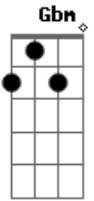

© ukulele-chords.com