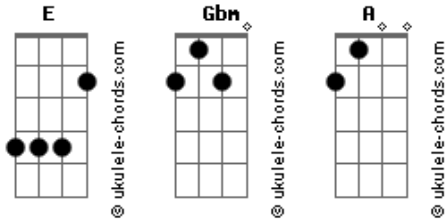

Wilderado - Wheat

Tom: E
Intro: (E Gbm) x2

Riff Intro

e l- 0----1h4p1p0-----2-----
B l-0-----2-----
G l-1-----2-----
D l-2-----4-----
A l-2-----4-----
E l-0-----2-----

E
We grow wheat
That's what we're told to be
E
We cant fold it down
We got our heads to feed
E
We gotta eat wheat
E
In the ladagro, looking good in the crowded hall
E
We can go wind and slow, on our way down to the show

Refrão:

E **Gbm** **A**
I found what I can, looking forward to my day
(Riff)
Thats you my dear

Acordes

(Riff)
Sat down in the muck
E **Gbm**
Play our house when the day is done, come out we're holding on
E **Gbm**
Talk about our town, burning this one down