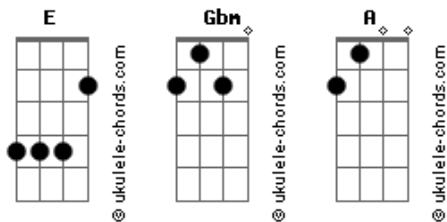

Wilderado - Wheat

Tom: E
Intro: (E Gbm) x2

Riff Intro

e l- 0----1h4p1p0-----2-----
B l-0-----2-----
G l-1-----2-----
D l-2-----4-----
A l-2-----4-----
E l-0-----2-----

E
We grow wheat
That's what we're told to be
E
We cant fold it down
We got our heads to feed
E
We gotta eat wheat
E
In the ladagro, looking good in the crowded hall
E
We can go wind and slow, on our way down to the show

Refrão:

E **Gbm** **A**
I found what I can, looking forward to my day
(Riff)
Thats you my dear

Acordes

(Riff)
Sat down in the muck

E **Gbm**
Play our house when the day is done, come out we're holding on
E **Gbm**
Talk about our town, burning this one down