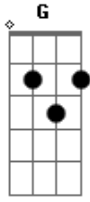

© ukulele-chords.com

© ukulele-chords.com