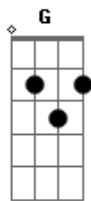

© ukulele-chords.com

© ukulele-chords.com