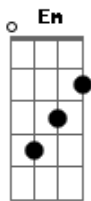

© ukulele-chords.com