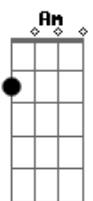

© ukulele-chords.com