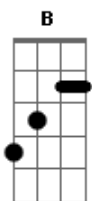

© ukulele-chords.com