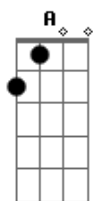

© ukulele-chords.com