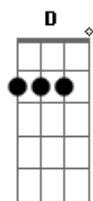

© ukulele-chords.com