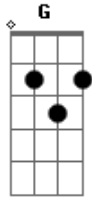

© ukulele-chords.com