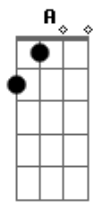

© ukulele-chords.com