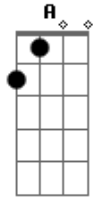

© ukulele-chords.com