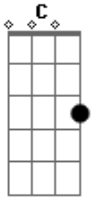

© ukulele-chords.com