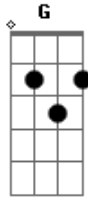

© ukulele-chords.com