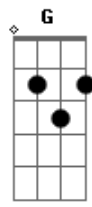

© ukulele-chords.com