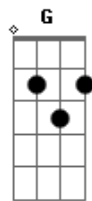

© ukulele-chords.com