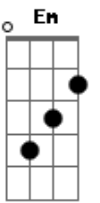

© ukulele-chords.com