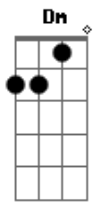

© ukulele-chords.com