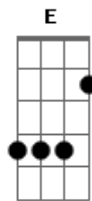

© ukulele-chords.com