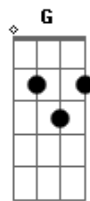

© ukulele-chords.com