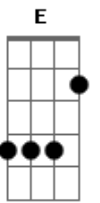

© ukulele-chords.com