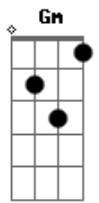

© ukulele-chords.com