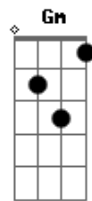

© ukulele-chords.com