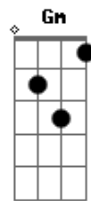

Whoopie Cat - When She Goes

Tom: F

Dm - G - C - Gm

Am - F - C - E

Am F
Oh, when she goes

C
Her love tears like hooks in my soul

Em E
And it burns like the fire from hell, 'til shes back here to hold

Am F
And her skin acts like ice to the burn

E
See, I dont know anyone else that can make me feel like I'm at home

Am
And I'm out of my mind

F
And its all like a dream

C
When nothing is ever it seems

Em E
And the walls start to close around me

Am
And theres no where to run

F
I breathe deep as I start to come down

C
Breathe so deep I feel I'll drown

Em E
'Til the voice brings me back to her

Dm G C
We all fall down, but baby I figured it out

Gm
Seems like I'm out of my mind

Dm G C
Just breathe slow down, try not to work it all out

Gm
All that we've got is just time

Am F

Oh, I'm washed out stoned

C
See, my mind has been dazed for so long

Em E Am
That it feels like there's no going back to the person I was

F
When I'm trapped in the shelter of home

C Em
See, I don't know anyone else that can make me feel like theres no hope

Am F
And I'm out of my mind, replaying the scene

C
As these thoughts start to asphixiate me

Em E Am
Drag me on down to the deep where no one should go

F
I breathe deep as I start to come down

C
Breathe so deep, I feel i'll drown

Em E
'Til the voice brings me back to her

Dm G C
We all fall down, but baby I figured it out

Gm
Seems like I'm out of my mind

Dm G C
Just breathe slow down, try not to work it all out

Gm
All that we've got is just time

Dm G C
We all fall down, but baby I figured it out

Gm
Seems like I'm out of my mind

Dm G C
Just breathe slow down, try not to work it all out

Gm
All that we've got is just time

Dm G
We all fall down

C
But baby I figured it out

Gm
Seems like I'm out of my mind

Acordes

© ukulele-chords.com

© ukulele-chords.com

© ukulele-chords.com

© ukulele-chords.com

© ukulele-chords.com

© ukulele-chords.com

© ukulele-chords.com

© ukulele-chords.com