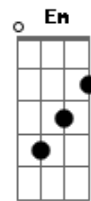

© ukulele-chords.com