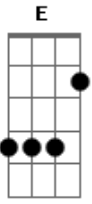

Whitesnake - Over Now

Tom: C

Tune strings to:

1- E 2- B 3- G 4- D 5- G 6- D

Main Rythm:

Vocals part:

Distorted Guitar

Acoustic Guitar under Distorted Guitar

After main riff

Near the end of the song, this is sometimes modified into the following form:

Bridge:

And return to the main riff.

Acordes

© ukulele-chords.com

© ukulele-chords.com

© ukulele-chords.com