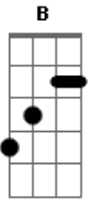

Whitesnake - Over Now

Tom: C

Tune strings to:

1- E 2- B 3- G 4- D 5- G 6- D

Main Rythm:

Vocals part:

Distorted Guitar

Acoustic Guitar under Distorted Guitar

After main riff

Near the end of the song, this is sometimes modified into the following form:

Bridge:

And return to the main riff.

Acordes

© ukulele-chords.com

© ukulele-chords.com

© ukulele-chords.com