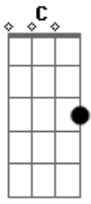

Whitesnake - Over Now

Tom: C

Tune strings to:

1- E 2- B 3- G 4- D 5- G 6- D

Main Rythm:

Vocals part:

Distorted Guitar

Acoustic Guitar under Distorted Guitar

After main riff

Near the end of the song, this is sometimes modified into the following form:

Bridge:

And return to the main riff.

Acordes

© ukulele-chords.com

© ukulele-chords.com

© ukulele-chords.com