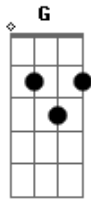

Whitesnake - Over Now

Tom: C

Tune strings to:

1- E 2- B 3- G 4- D 5- G 6- D

Main Rythm:

Vocals part:

Distorted Guitar

Acoustic Guitar under Distorted Guitar

After main riff

Near the end of the song, this is sometimes modified into the following form:

Bridge:

And return to the main riff.

Acordes

© ukulele-chords.com

© ukulele-chords.com

© ukulele-chords.com