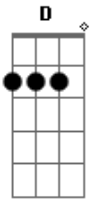

© ukulele-chords.com