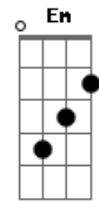

Whitesnake - Love Ain't no Stranger

tom:

Intro: **D G A Bm**
D G A Bm

D G A Bm
Who knows where the cold wind blows?
D G A Bm
I ask my friends, but nobody knows
D G A Bm
Who am I to believe in love?
Em A - **D G A Bm** = (2x)
Oh, oh, oh. Love ain't no stranger

[Solo]

D G A Bm
I looked around an' what did I see
D G A Bm
Broken hearted people staring at me
D G A Bm
All searching 'cos they still believe
Em A Bm A (3x) **Em**
Oh, oh, oh. Love ain't no stranger

Bm A Bm A
I was alone an' I needed love
Em A Bm A
So much I sacrificed all I was dreaming of
Bm A Bm A
I heard no warning, but, a heart can tell
Em A Bm A

Acordes

© ukulele-chords.com

© ukulele-chords.com

© ukulele-chords.com

© ukulele-chords.com

© ukulele-chords.com

I'd feel the emptiness of love I know so well

G D A
Love ain't no stranger
G D A
I ain't no stranger to love

(**Bm A Em**)

Bm A Bm A
Can't hold the passion of a soul in need
Em A Bm A
I look for mercy when my heart begins to bleed

Bm A Bm A
I know good loving an' I'm a friend of pain

Em A Bm A
But, when I read between the lines it's all the same