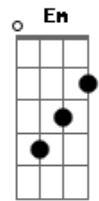

Whitesnake - Love Ain't no Stranger

tom:

Intro: D G A Bm
D G A Bm

D G A Bm
Who knows where the cold wind blows?
D G A Bm
I ask my friends, but nobody knows
D G A Bm
Who am I to believe in love?
Em A - D G A Bm = (2x)
Oh, oh, oh. Love ain't no stranger

[Solo]

D G A Bm
I looked around an' what did I see
D G A Bm
Broken hearted people staring at me
D G A Bm
All searching 'cos they still believe
Em A Bm A (3x) Em
Oh, oh, oh. Love ain't no stranger

Bm A Bm A
I was alone an' I needed love
Em A Bm A
So much I sacrificed all I was dreaming of
Bm A Bm A
I heard no warning, but, a heart can tell
Em A Bm A

Acordes

© ukulele-chords.com

© ukulele-chords.com

© ukulele-chords.com

© ukulele-chords.com

© ukulele-chords.com

I'd feel the emptiness of love I know so well

G D A
Love ain't no stranger
G D A
I ain't no stranger to love

(Bm A Em)

Bm A Bm A
Can't hold the passion of a soul in need
Em A Bm A
I look for mercy when my heart begins to bleed

Bm A Bm A
I know good loving an' I'm a friend of pain
Em A Bm A

But, when I read between the lines it's all the same