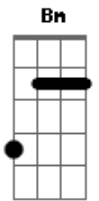

Whitesnake - Love Ain't no Stranger

tom:

Intro: **D G A Bm**
D G A Bm

D G A Bm
Who knows where the cold wind blows?
D G A Bm
I ask my friends, but nobody knows
D G A Bm
Who am I to believe in love?
Em A - **D G A Bm** = (2x)
Oh, oh, oh. Love ain't no stranger

[Solo]

D G A Bm
I looked around an' what did I see
D G A Bm
Broken hearted people staring at me
D G A Bm
All searching 'cos they still believe
Em A Bm A (3x) **Em**
Oh, oh, oh. Love ain't no stranger

Bm A Bm A
I was alone an' I needed love
Em A Bm A
So much I sacrificed all I was dreaming of
Bm A Bm A
I heard no warning, but, a heart can tell
Em A Bm A

Acordes

© ukulele-chords.com

© ukulele-chords.com

© ukulele-chords.com

© ukulele-chords.com

© ukulele-chords.com

I'd feel the emptiness of love I know so well

G D A
Love ain't no stranger
G D A
I ain't no stranger to love

(**Bm A Em**)

Bm A Bm A
Can't hold the passion of a soul in need
Em A Bm A
I look for mercy when my heart begins to bleed

Bm A Bm A
I know good loving an' I'm a friend of pain

Em A Bm A
But, when I read between the lines it's all the same