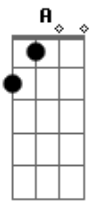

© ukulele-chords.com