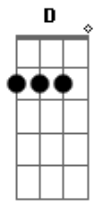

Whitesnake - Love Ain't no Stranger

tom:

Intro: **D G A Bm**
D G A Bm

D G A Bm
Who knows where the cold wind blows?
D G A Bm
I ask my friends, but nobody knows
D G A Bm
Who am I to believe in love?
Em A - **D G A Bm** = (2x)
Oh, oh, oh. Love ain't no stranger

[Solo]

D G A Bm
I looked around an' what did I see
D G A Bm
Broken hearted people staring at me
D G A Bm
All searching 'cos they still believe
Em A Bm A (3x) **Em**
Oh, oh, oh. Love ain't no stranger

Bm A Bm A
I was alone an' I needed love
Em A Bm A
So much I sacrificed all I was dreaming of
Bm A Bm A
I heard no warning, but, a heart can tell
Em A Bm A

Acordes

© ukulele-chords.com