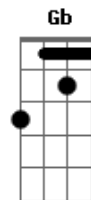

© ukulele-chords.com