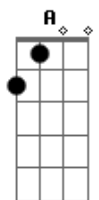

In the first degree

A
Guilty of love,
Gbm
I'm guilty of love,
E
I'm guilty,

In the first degree

A Gbm D E (2x)

A Gbm

I can never forget the times
D E
When I took what you gave me for granted
A Gbm
So I stand accused
D E
An' I plead guilty to the crime
A Gbm
You can lock me away if you want
D E
Just as long as your arms are around me,
A Gbm
An' I won't mind
D E
If you just throw away the key

(Refrão)

Gbm E Gbm (2x) riff Gbm E Gbm (2x) riff
Guilty of love...

(Solo)
(Refrão 2x)

A
Guilty of love,
Gbm
I'm guilty of love,
E
I'm guilty,
In the first degree... (4x)

Ae galera, essa é uma segunda versão com riff e talz, naum tem segredo, é só entra no ritmo msm! :)

Base e Refrão: A Gb D E ..I'm guilty of love.. Gb F Gb .. D E --> 2X

solinho

riff

..I'm guilty of love.. Gb F Gb .. D E --> 2X

Acordes

© ukulele-chords.com

© ukulele-chords.com

© ukulele-chords.com