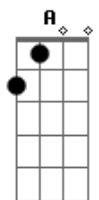

In the first degree
A
Guilty of love,
Gbm
I'm guilty of love,
E
I'm guilty,

In the first degree

A Gbm D E (2x)

A Gbm

I can never forget the times
D E
When I took what you gave me for granted
A Gbm
So I stand accused
D E
An' I plead guilty to the crime
A Gbm
You can lock me away if you want
D E
Just as long as your arms are around me,
A Gbm
An' I won't mind
D E
If you just throw away the key

(Refrão)

Gbm E Gbm (2x) riff Gbm E Gbm (2x) riff
Guilty of love...

(Solo)
(Refrão 2x)

A
Guilty of love,
Gbm
I'm guilty of love,
E
I'm guilty,

In the first degree... (4x)

Ae galera, essa é uma segunda versão com riff e talz, naum tem segredo, é só entra no ritmo msm! :)

Base e Refrão: A Gb D E ..I'm guilty of love.. Gb F Gb .. D E --> 2X

solinho

riff

..I'm guilty of love.. Gb F Gb .. D E --> 2X

Acordes

© ukulele-chords.com

© ukulele-chords.com

© ukulele-chords.com