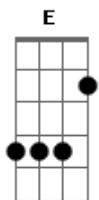

Whitesnake - Guilty of love

Tom: A

Intro: A Gbm D E (2x)

A Gbm
I believe my love for you
D E
Is a love that will last forever,
A Gbm
An' I'm here to testify
D E
I'm a prisoner of your heart
A Gbm
Baby don't you believe
D
When I tell you I love you
E
That I really mean it,
A Gbm
Don't you walk away,
D E
Don't you turn your back on me

In the first degree
A
Guilty of love,
Gbm
I'm guilty of love,
E
I'm guilty,

In the first degree

A Gbm D E (2x)

A Gbm

I can never forget the times
D E
When I took what you gave me for granted
A Gbm
So I stand accused
D E
An' I plead guilty to the crime
A Gbm
You can lock me away if you want
D E
Just as long as your arms are around me,
A Gbm
An' I won't mind
D E
If you just throw away the key

(Refrão)

Gbm E Gbm (2x) riff Gbm E Gbm (2x) riff
Guilty of love...

(Solo)
(Refrão 2x)

A
Guilty of love,
Gbm
I'm guilty of love,
E
I'm guilty,

In the first degree... (4x)

Ae galera, essa é uma segunda versão com riff e talz, naum tem segredo, é só entra no ritmo msm! :)

Base e Refrão: A Gb D E ..I'm guilty of love.. Gb F Gb .. D E --> 2X

solinho

riff

..I'm guilty of love.. Gb F Gb .. D E --> 2X

Acordes

© ukulele-chords.com

© ukulele-chords.com

© ukulele-chords.com