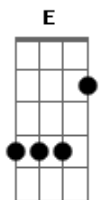

Whitesnake - Guilty of love

Tom: A

Intro: A Gbm D E (2x)

A Gbm
I believe my love for you
D E
Is a love that will last forever,
A Gbm
An' I'm here to testify
D E
I'm a prisoner of your heart
A Gbm
Baby don't you believe
D
When I tell you I love you
E
That I really mean it,
A Gbm
Don't you walk away,
D E
Don't you turn your back on me

In the first degree

A
Guilty of love,
Gbm
I'm guilty of love,
E
I'm guilty,

In the first degree

A Gbm D E (2x)

A Gbm

I can never forget the times
D E
When I took what you gave me for granted
A Gbm
So I stand accused
D E
An' I plead guilty to the crime
A Gbm
You can lock me away if you want
D E
Just as long as your arms are around me,
A Gbm
An' I won't mind
D E
If you just throw away the key

(Refrão)

Gbm E Gbm (2x) riff Gbm E Gbm (2x) riff
Guilty of love...

(Solo)
(Refrão 2x)

A
Guilty of love,
Gbm
I'm guilty of love,
E
I'm guilty,
In the first degree... (4x)

Ae galera, essa é uma segunda versão com riff e talz, naum tem segredo, é só entra no ritmo msm! :)

Base e Refrão: A Gb D E ..I'm guilty of love.. Gb F Gb .. D E --> 2X

solinho

riff

..I'm guilty of love.. Gb F Gb .. D E --> 2X

Acordes

© ukulele-chords.com

© ukulele-chords.com

© ukulele-chords.com