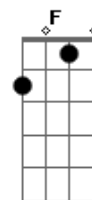

© ukulele-chords.com