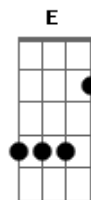

Whitesnake - Guilty of love

Tom: A

Intro: A Gbm D E (2x)

A Gbm
I believe my love for you
D E
Is a love that will last forever,
A Gbm
An' I'm here to testify
D E
I'm a prisoner of your heart
A Gbm
Baby don't you believe
D
When I tell you I love you
E
That I really mean it,
A Gbm
Don't you walk away,
D E
Don't you turn your back on me

In the first degree
A
Guilty of love,
Gbm
I'm guilty of love,
E
I'm guilty,

In the first degree

A Gbm D E (2x)

A Gbm

I can never forget the times
D E
When I took what you gave me for granted
A Gbm
So I stand accused
D E
An' I plead guilty to the crime
A Gbm
You can lock me away if you want
D E
Just as long as your arms are around me,
A Gbm
An' I won't mind
D E
If you just throw away the key

(Refrão)

Gbm E Gbm (2x) riff Gbm E Gbm (2x) riff
Guilty of love...

(Solo)
(Refrão 2x)

A
Guilty of love,
Gbm
I'm guilty of love,
E
I'm guilty,

In the first degree... (4x)

Ae galera, essa é uma segunda versão com riff e talz, naum tem segredo, é só entra no ritmo msm! :)

Base e Refrão: A Gb D E ..I'm guilty of love.. Gb F Gb .. D E --> 2X

solinho

riff

..I'm guilty of love.. Gb F Gb .. D E --> 2X

Acordes

© ukulele-chords.com

© ukulele-chords.com

© ukulele-chords.com