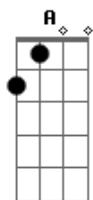

In the first degree
A
Guilty of love,
Gbm
I'm guilty of love,
E
I'm guilty,

In the first degree

A Gbm D E (2x)

A Gbm

I can never forget the times
D E
When I took what you gave me for granted
A Gbm
So I stand accused
D E
An' I plead guilty to the crime
A Gbm
You can lock me away if you want
D E
Just as long as your arms are around me,
A Gbm
An' I won't mind
D E
If you just throw away the key

(Refrão)

Gbm E Gbm (2x) riff Gbm E Gbm (2x) riff
Guilty of love...

(Solo)
(Refrão 2x)

A
Guilty of love,
Gbm
I'm guilty of love,
E
I'm guilty,
In the first degree... (4x)

Ae galera, essa é uma segunda versão com riff e talz, naum tem segredo, é só entra no ritmo msm! :)

Base e Refrão: A Gb D E ..I'm guilty of love.. Gb F Gb .. D E --> 2X

solinho

riff

..I'm guilty of love.. Gb F Gb .. D E --> 2X

Acordes

© ukulele-chords.com

© ukulele-chords.com

© ukulele-chords.com