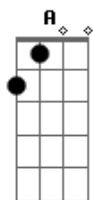

In the first degree
A
Guilty of love,
Gbm
I'm guilty of love,
E
I'm guilty,

In the first degree

A Gbm D E (2x)

A Gbm

I can never forget the times
D E
When I took what you gave me for granted
A Gbm
So I stand accused
D E
An' I plead guilty to the crime
A Gbm
You can lock me away if you want
D E
Just as long as your arms are around me,
A Gbm
An' I won't mind
D E
If you just throw away the key

(Refrão)

Gbm E Gbm (2x) riff Gbm E Gbm (2x) riff
Guilty of love...

(Solo)
(Refrão 2x)

A
Guilty of love,
Gbm
I'm guilty of love,
E
I'm guilty,

In the first degree... (4x)

Ae galera, essa é uma segunda versão com riff e talz, naum tem segredo, é só entra no ritmo msm! :)

Base e Refrão: A Gb D E ..I'm guilty of love.. Gb F Gb .. D E --> 2X

solinho

riff

..I'm guilty of love.. Gb F Gb .. D E --> 2X

Acordes

© ukulele-chords.com

© ukulele-chords.com

© ukulele-chords.com