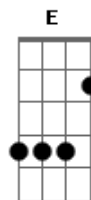

Whitesnake - Guilty of love

Tom: A

Intro: A Gbm D E (2x)

A Gbm
I believe my love for you
D E
Is a love that will last forever,
A Gbm
An' I'm here to testify
D E
I'm a prisoner of your heart
A Gbm
Baby don't you believe
D
When I tell you I love you
E
That I really mean it,
A Gbm
Don't you walk away,
D E
Don't you turn your back on me

In the first degree
A
Guilty of love,
Gbm
I'm guilty of love,
E
I'm guilty,

In the first degree

A Gbm D E (2x)

A Gbm

I can never forget the times
D E
When I took what you gave me for granted
A Gbm
So I stand accused
D E
An' I plead guilty to the crime
A Gbm
You can lock me away if you want
D E
Just as long as your arms are around me,
A Gbm
An' I won't mind
D E
If you just throw away the key

(Refrão)

Gbm E Gbm (2x) riff Gbm E Gbm (2x) riff
Guilty of love...

(Solo)
(Refrão 2x)

A
Guilty of love,
Gbm
I'm guilty of love,
E
I'm guilty,
In the first degree... (4x)

Ae galera, essa é uma segunda versão com riff e talz, naum tem segredo, é só entra no ritmo msm! :)

Base e Refrão: A Gb D E ..I'm guilty of love.. Gb F Gb .. D E --> 2X

solinho

riff

..I'm guilty of love.. Gb F Gb .. D E --> 2X

Acordes

© ukulele-chords.com

© ukulele-chords.com

© ukulele-chords.com