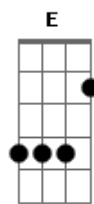

© ukulele-chords.com