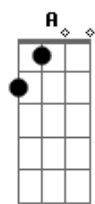

BRIDGE:
Bm7 A
So when the sun goes down an' those nights grow colder
D E
I will be there looking over your shoulder

D2 A D2
And the deeper the love
A Bm Gbm E Gbm
The stronger the emotion,
D2 A D2
An' the stronger the love
A Bm Gbm E Gbm D E A
The deeper the devotion

A E
There were times I almost let you go
D2 A2 A
When I thought you needed to break free
Gbm E
But, you were there to whisper in my ear
A
Why don't you share your dreams with me

BRIDGE:
Bm7 A
So when the sun goes down an' those nights grow colder
D E
I will be there looking over your shoulder

D2 A D2

And the deeper the love
A Bm Gbm E Gbm
The stronger the emotion,
D2 A D2
An' the stronger the love
A Bm Gbm E Gbm
The deeper the devotion

E D
I don't mind, what you're doing to me,
E D
I don't mind, 'cos you're all my eyes can see,
E D
I don't mind, baby you mean the world to me

BRIDGE:
Bm7 A
when the sun goes down an' those nights grow colder
D E
Baby I will be there (all be there) looking over your shoulder

D2 A D2
And the deeper the love
A Bm Gbm E Gbm
The stronger the emotion,
D2 A D2
An' the stronger the love
A Bm Gbm E Gbm
The deeper the devotion

D2 A D2
And the deeper the love
A Bm Gbm E Gbm
The stronger the emotion,
D2 A D2
An' the stronger the love
A Bm Gbm E Gbm
The deeper the deeper the deeper the devotion
D2 A D2 A
Never gonna let you go, in my heart I know
Bm Gbm E Gbm D2 A D2 A Bm Gbm E
I love ya, I love ya, oh baby I love you

(fade out)

Acordes