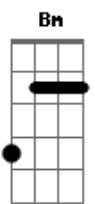

© ukulele-chords.com

© ukulele-chords.com