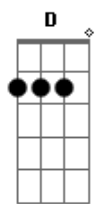

© ukulele-chords.com