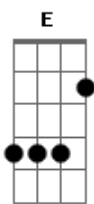

© ukulele-chords.com