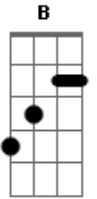

© ukulele-chords.com