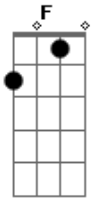

Whitesnake - Come And Get It

Tom: **F**

Main Riff Part **A** x3

Main Riff Part **B**

Main Riff Part **A** x1

Bridge

Chorus
(Struggled with this but here's a rough guess of the bass line)

Repeat All
Main Riff Part **A** x1
Bridge
Chorus to Fade

Acordes

© ukulele-chords.com