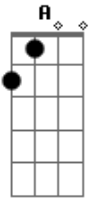

© ukulele-chords.com