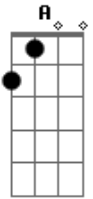

© ukulele-chords.com