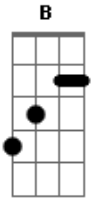

© ukulele-chords.com