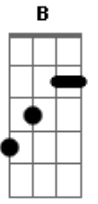

Whitesnake - Come An' Get It

Tom: **F**

Repeat Once Unless Stated
sl Slide

Main Riff Part **A** x3

Main Riff Part **B**

Main Riff Part **A** x1

Bridge

Chorus
(Struggled with this but here's a rough guess of the bass line)

Repeat All
Main Riff Part **A** x1
Bridge
Chorus to Fade

Acordes

© ukulele-chords.com

© ukulele-chords.com

© ukulele-chords.com