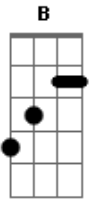

Whitesnake - Come An' Get It

Tom: **F**

Repeat Once Unless Stated
sl Slide

Main Riff Part **A** x3

Main Riff Part **B**

Main Riff Part **A** x1

Bridge

Chorus
(Struggled with this but here's a rough guess of the bass line)

Repeat All
Main Riff Part **A** x1
Bridge
Chorus to Fade

Acordes

© ukulele-chords.com

© ukulele-chords.com

© ukulele-chords.com