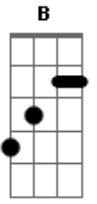

© ukulele-chords.com