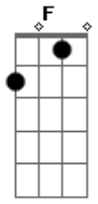

Whitesnake - Come An' Get It

Tom: **F**

Repeat Once Unless Stated
sl Slide

Main Riff Part **A** x3

Main Riff Part **B**

Main Riff Part **A** x1

Bridge

Chorus
(Struggled with this but here's a rough guess of the bass line)

Repeat All
Main Riff Part **A** x1
Bridge
Chorus to Fade

Acordes

© ukulele-chords.com