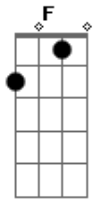

Whitesnake - Come An' Get It

Tom: **F**

Repeat Once Unless Stated
sl Slide

Main Riff Part **A** x3

Main Riff Part **B**

Main Riff Part **A** x1

Bridge

Chorus
(Struggled with this but here's a rough guess of the bass line)

Repeat All
Main Riff Part **A** x1
Bridge
Chorus to Fade

Acordes

© ukulele-chords.com

© ukulele-chords.com

© ukulele-chords.com