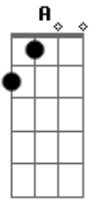

Whitesnake - Come An' Get It

Tom: **F**

Repeat Once Unless Stated
sl Slide

Main Riff Part **A** x3

Main Riff Part **B**

Main Riff Part **A** x1

Bridge

Chorus
(Struggled with this but here's a rough guess of the bass line)

Repeat All
Main Riff Part **A** x1
Bridge
Chorus to Fade

Acordes

© ukulele-chords.com

© ukulele-chords.com

© ukulele-chords.com