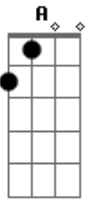

Whitesnake - Come An' Get It

Tom: **F**

Repeat Once Unless Stated
sl Slide

Main Riff Part **A** x3

Main Riff Part **B**

Main Riff Part **A** x1

Bridge

Chorus
(Struggled with this but here's a rough guess of the bass line)

Repeat All
Main Riff Part **A** x1
Bridge
Chorus to Fade

Acordes

© ukulele-chords.com

© ukulele-chords.com

© ukulele-chords.com