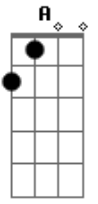

© ukulele-chords.com