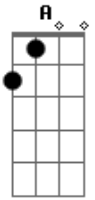

Whitesnake - Absolution Blues

Tom: **A**

Basic break pattern

As the song progresses this riff gets doubled by an **E** chord as the VII pos.

vocals Sec.

As for the solo, play real fast in the VII pos, and the backing chords are pretty simple, though I cant remember them(I think it switches between **A** and **B**).

Acordes

© ukulele-chords.com