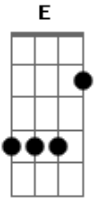

© ukulele-chords.com