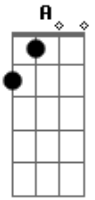

Whitesnake - Absolution Blues

Tom: **A**

Basic break pattern

As the song progresses this riff gets doubled by an **E** chord as the VII pos.

As for the solo, play real fast in the VII pos, and the backing chords are pretty simple, though I cant remember them(I think it switches between **A** and **B**).

vocals Sec.

Acordes

© ukulele-chords.com