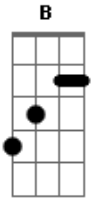

© ukulele-chords.com