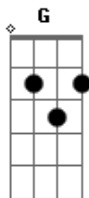

White Lion - You're All I Need

tom:

Intro: D G
D G A D

D G
I know that she's waiting
Em A
For me to say forever
D G
I know that I sometimes
Em A
Just don't know how to tell her
D G
I want to hold and kiss her
Em A G D
Give her my love, make her believe
A G D
She doesn't know
A G D G A
She doesn't know

D D G
You're all I need beside me girl
You're all I need to turn my world
D Em
You're all I want inside my heart
A G
You're all I need when we're apart
You're all that I need yeah

D G
D G
D G A D

D G
I know that she's always
Em A
There when I need her loving
D G
I know that I never
Em A
Told her how much I love her
D G
I see her face before me
Em A
I look in her eyes
G D
Just wondering why
A G D
She doesn't know

A G D G
She doesn't know
A
She doesn't know

D D G
You're all I need beside me girl
A D
You're all I need to turn my world
D Em
You're all I want inside my heart
A G A
You're all I need when we're apart

Bm A G
Say say that you'll be there
D Em
Whenever I reach out to
D A
Feel your hand in mine
D D G
Stay stay within my heart
D Em
Whenever I'm alone I
D A
Know that you are there
Oooooh

(G A D A Bm A)
(G A Gb Bm G A)

D D G
You're all I need beside me girl
A D
You're all I need to turn my world
D Em
You're all I want inside my heart
A
You're all I need when we're apart
D D G
You're all I need beside me girl
A D
You're all I need to turn my world
D Em
You're all I want inside my heart
A G A
You're all I need when we're apart

D Am
All that I need is
G Gm
For you to believe
D A D
All that I need is YOU

Acordes