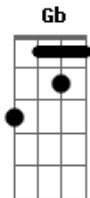

White Lion - You're All I Need

tom:

Intro: D G
D G A D

D G
I know that she's waiting
Em A
For me to say forever
D G
I know that I sometimes
Em A
Just don't know how to tell her
D G
I want to hold and kiss her
Em A G D
Give her my love, make her believe
A G D
She doesn't know
A G D G A
She doesn't know

D D G
You're all I need beside me girl
A D
You're all I need to turn my world
D Em
You're all I want inside my heart
A G
You're all I need when we're apart
You're all that I need yeah

D G
D G
D G A D

D G
I know that she's always
Em A
There when I need her loving
D G
I know that I never
Em A
Told her how much I love her
D G
I see her face before me
Em A
I look in her eyes
G D
Just wondering why
A G D
She doesn't know

A G D G
She doesn't know
A
She doesn't know

D D G
You're all I need beside me girl
A D
You're all I need to turn my world
D Em
You're all I want inside my heart
A G A
You're all I need when we're apart

D Am
All that I need is
G Gm
For you to believe
D A D
All that I need is YOU

Acordes

© ukulele-chords.com

© ukulele-chords.com

© ukulele-chords.com

© ukulele-chords.com

© ukulele-chords.com

© ukulele-chords.com