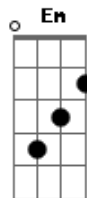

© ukulele-chords.com