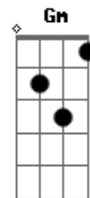

© ukulele-chords.com