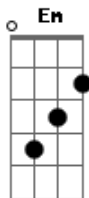

White Lion - You're All I Need

tom:

Intro: D G
D G A D

D G
I know that she's waiting
Em A
For me to say forever
D G
I know that I sometimes
Em A
Just don't know how to tell her
D G
I want to hold and kiss her
Em A G D
Give her my love, make her believe
A G D
She doesn't know
A G D G A
She doesn't know

D D G
You're all I need beside me girl
A D
You're all I need to turn my world
D Em
You're all I want inside my heart
A G
You're all I need when we're apart
You're all that I need yeah

D G
D G
D G A D

D G
I know that she's always
Em A
There when I need her loving
D G
I know that I never
Em A
Told her how much I love her
D G
I see her face before me
Em A
I look in her eyes
G D
Just wondering why
A G D
She doesn't know

A G D G
She doesn't know
A
She doesn't know

D D G
You're all I need beside me girl
A D
You're all I need to turn my world
D Em
You're all I want inside my heart
A G A
You're all I need when we're apart

D Am
All that I need is
G Gm
For you to believe
D A D
All that I need is YOU

Acordes

© ukulele-chords.com

© ukulele-chords.com

© ukulele-chords.com

© ukulele-chords.com

© ukulele-chords.com

© ukulele-chords.com