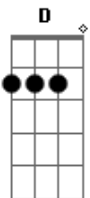

© ukulele-chords.com