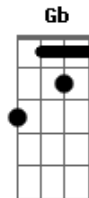

© ukulele-chords.com