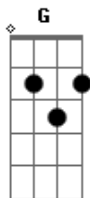

White Lion - You're All I Need

tom:

Intro: D G
D G A D

D G
I know that she's waiting
Em A
For me to say forever
D G
I know that I sometimes
Em A
Just don't know how to tell her
D G
I want to hold and kiss her
Em A G D
Give her my love, make her believe
A G D
She doesn't know
A G D G A
She doesn't know

D D G
You're all I need beside me girl
A D
You're all I need to turn my world
D Em
You're all I want inside my heart
A G
You're all I need when we're apart
You're all that I need yeah

D G
D G
D G A D

D G
I know that she's always
Em A
There when I need her loving
D G
I know that I never
Em A
Told her how much I love her
D G
I see her face before me
Em A
I look in her eyes
G D
Just wondering why
A G D
She doesn't know

A G D G
She doesn't know
A
She doesn't know

D D G
You're all I need beside me girl
A D
You're all I need to turn my world
D Em
You're all I want inside my heart
A G A
You're all I need when we're apart

Bm A G
Say say that you'll be there
D Em
Whenever I reach out to
D A
Feel your hand in mine
D D G
Stay stay within my heart
D Em
Whenever I'm alone I
D A
Know that you are there
Oooooh

(G A D A Bm A)
(G A Gb Bm G A)

D D G
You're all I need beside me girl
A D
You're all I need to turn my world
D Em
You're all I want inside my heart
A
You're all I need when we're apart
D D G
You're all I need beside me girl
A D
You're all I need to turn my world
D Em
You're all I want inside my heart
A G A
You're all I need when we're apart

D Am
All that I need is
G Gm
For you to believe
D A D
All that I need is YOU

Acordes