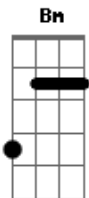

White Lion - You're All I Need

tom:

Intro: D G
D G A D

D G
I know that she's waiting
Em A
For me to say forever
D G
I know that I sometimes
Em A
Just don't know how to tell her
D G
I want to hold and kiss her
Em A G D
Give her my love, make her believe
A G D
She doesn't know
A G D G A
She doesn't know

D D G
You're all I need beside me girl
A D
You're all I need to turn my world
D Em
You're all I want inside my heart
A G
You're all I need when we're apart
You're all that I need yeah

D G
D G
D G A D

D G
I know that she's always
Em A
There when I need her loving
D G
I know that I never
Em A
Told her how much I love her
D G
I see her face before me
Em A
I look in her eyes
G D
Just wondering why
A G D
She doesn't know

A G D G
She doesn't know
A
She doesn't know

D D G
You're all I need beside me girl
A D
You're all I need to turn my world
D Em
You're all I want inside my heart
A G A
You're all I need when we're apart

D Am
All that I need is
G Gm
For you to believe
D A D
All that I need is YOU

Acordes

© ukulele-chords.com

© ukulele-chords.com

© ukulele-chords.com

© ukulele-chords.com

© ukulele-chords.com

© ukulele-chords.com