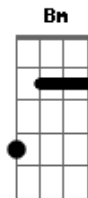

© ukulele-chords.com