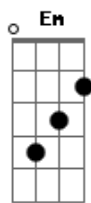

# White Lion - When The Children Cry

tom:

Intro:

G

G Bm  
Little child  
Em Bm  
Dry your crying eyes  
C G  
How can I explain  
Em D  
The fear you feel inside  
G Bm  
'cause you were born  
Em Bm  
Into this evil world  
C G  
Where man is killing man  
Em D  
and no one knows just why

G Bm  
Little child  
Em Bm  
You must show the way  
C G  
To a better day  
Em D  
For all the young

G Bm  
'cause you where born  
Em Bm  
For all the world to see  
C G  
That we all can live

Em D  
with love and peace

Em Bm  
When the children cry  
C G  
Let them know we try  
Em Bm  
cause when the children fight  
C D  
Then we know it ain't right  
Em Bm  
When the children pray  
C G  
Let them know the way  
Em Bm  
cause when the children sing  
C D  
Then the new world begins