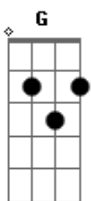

White Lion - When The Children Cry

tom:

Intro:

G

G Bm
Little child
Em Bm
Dry your crying eyes
C G
How can I explain
Em D
The fear you feel inside
G Bm
'cause you were born
Em Bm
Into this evil world
C G
Where man is killing man
Em D
and no one knows just why

C Bm
What have we become
Em Bm
Just look what we have done
C G
All that we destroyed
Em D
You must build again

Em Bm
When the children cry
C G
Let them know we try
Em Bm
cause when the children sing
C D
Then the new world begins

G Bm
Little child
Em Bm
You must show the way
C G
To a better day
Em D
For all the young

G Bm
'cause you where born
Em Bm
For all the world to see
C G
That we all can live

Em D
with love and peace

C Bm
No more presidents
Em Bm
And all the wars will end
C G
One united world
Em D
under God

Em Bm
When the children cry
C G
Let them know we try
Em Bm
cause when the children sing
C D
Then the new world begins
[Solo]

C Bm
What have we become
Em Bm
Just look what we have done
C G
All that we destroyed
Em D
You must build again

C Bm
No more presidents
Em Bm
And all the wars will end
C G
One united world
Em D
under God

Em Bm
When the children cry
C G
Let them know we try
Em Bm
cause when the children fight
C D
Then we know it ain't right
Em Bm
When the children pray
C G
Let them know the way
Em Bm
cause when the children sing
C D
Then the new world begins

Acordes

© ukulele-chords.com