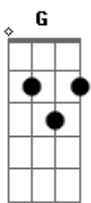

White Lion - When The Children Cry

tom:

Intro:

G

G Bm
Little child
Em Bm
Dry your crying eyes
C G
How can I explain
Em D
The fear you feel inside
G Bm
'cause you were born
Em Bm
Into this evil world
C G
Where man is killing man
Em D
and no one knows just why

C Bm
What have we become
Em Bm
Just look what we have done
C G
All that we destroyed
Em D
You must build again

Em Bm
When the children cry
C G
Let them know we try
Em Bm
cause when the children sing
C D
Then the new world begins

G Bm
Little child
Em Bm
You must show the way
C G
To a better day
Em D
For all the young

G Bm
'cause you where born
Em Bm
For all the world to see
C G
That we all can live

Em D
with love and peace

C Bm
No more presidents
Em Bm
And all the wars will end
C G
One united world
Em D
under God

Em Bm
When the children cry
C G
Let them know we try
Em Bm
cause when the children sing
C D
Then the new world begins
[Solo]

C Bm
What have we become
Em Bm
Just look what we have done
C G
All that we destroyed
Em D
You must build again

C Bm
No more presidents
Em Bm
And all the wars will end
C G
One united world
Em D
under God

Em Bm
When the children cry
C G
Let them know we try
Em Bm
cause when the children fight
C D
Then we know it ain't right
Em Bm
When the children pray
C G
Let them know the way
Em Bm
cause when the children sing
C D
Then the new world begins

Acordes

© ukulele-chords.com