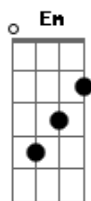

© ukulele-chords.com