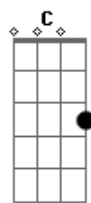

# White Lion - When The Children Cry

tom:

Intro:

G

G Bm  
Little child  
Em Bm  
Dry your crying eyes  
C G  
How can I explain  
Em D  
The fear you feel inside  
G Bm  
'cause you were born  
Em Bm  
Into this evil world  
C G  
Where man is killing man  
Em D  
and no one knows just why

G Bm  
Little child  
Em Bm  
You must show the way  
C G  
To a better day  
Em D  
For all the young

G Bm  
'cause you where born  
Em Bm  
For all the world to see  
C G  
That we all can live

Em D  
with love and peace

Em Bm  
When the children cry  
C G  
Let them know we try  
Em Bm  
cause when the children fight  
C D  
Then we know it ain't right  
Em Bm  
When the children pray  
C G  
Let them know the way  
Em Bm  
cause when the children sing  
C D  
Then the new world begins