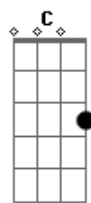

© ukulele-chords.com