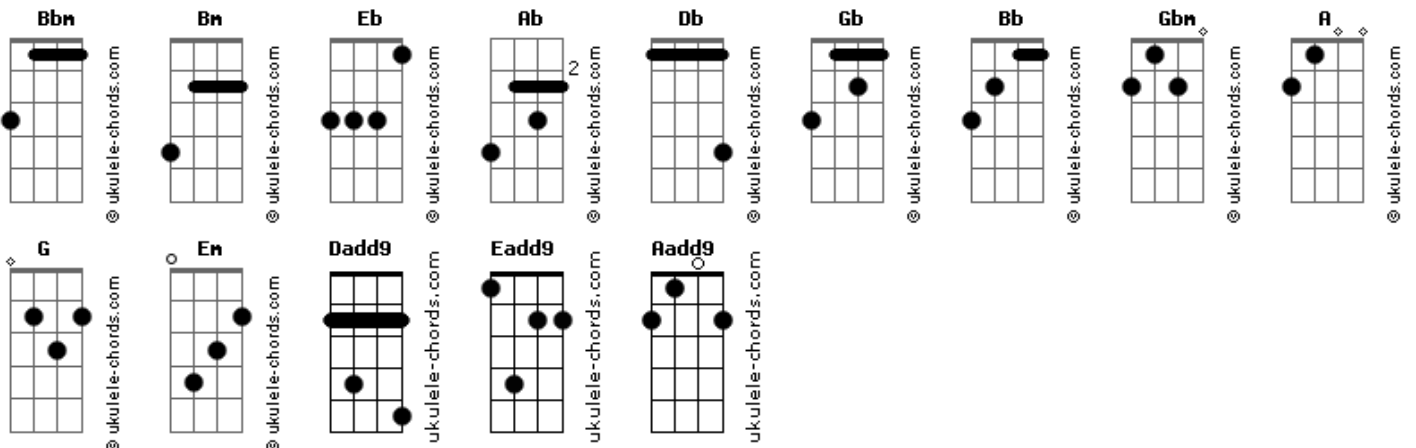

White Lies - Tricky To Love

tom:
Bbm (forma dos acordes no tom de **Bm**)
 Afinação: **Eb Ab Db Gb Bb Eb**

Intro: **Bm Dadd9 Gbm Eadd9**

Bm Dadd9
 My love
Gbm Aadd9
 Changes with the weather
Bm Dadd9
 And my heart
Gbm Aadd9
 Red imitation leather

Eadd9 Bm
 I'd give the world
Dadd9 A
 But the world is never enough
Eadd9
 For a girl
Bm
 With it all
Dadd9
 I guess

A Bm Dadd9
 I'm just tricky to love
Gbm A
 And it could be tricky to love
 (**Bm Dadd9 Gbm A**)

Gbm

Acordes

I'm just tricky to love

G
 I said all the right things
Bm Aadd9
 In all the right times
Eadd9
 You never hear me out

G
 I played all of your games
Bm Aadd9
 In all of my life
Eadd9
 I feel so tricky to love

And it could be tricky to love
 (**G Bm A Em**)

Dadd9
 I said all the right things
 In all the right times
Bm
 You never hear me out
Dadd9
 I played all of your games

In all of my life
Bm
 I feel so tricky to love