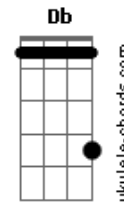

White Lies - Tricky To Love

tom:
Bbm (forma dos acordes no tom de **Bm**)
Afinação: **Eb Ab Db Gb Bb Eb**

Intro: **Bm Dadd9 Gbm Eadd9**

Bm Dadd9
My love
Gbm Aadd9
Changes with the weather
Bm Dadd9
And my heart
Gbm Aadd9
Red imitation leather

Eadd9 Bm
I'd give the world
Dadd9 A
But the world is never enough
Eadd9
For a girl
Bm
With it all
Dadd9
I guess
A Bm Dadd9
I'm just tricky to love
Gbm A
And it could be tricky to love
(**Bm Dadd9 Gbm A**)

Bm Dadd9
My love
Gbm Aadd9
A rush of every season
Bm
But vague
Dadd9
As time
Gbm Aadd9
A dedicated reason

Eadd9 Bm
I'd give the world
Dadd9 Gbm
But the world is never enough
Eadd9
For a girl
Bm
With it all
Dadd9
I guess

Gbm

Acordes

I'm just tricky to love
G
I said all the right things
Bm Aadd9
In all the right times
Eadd9
You never hear me out
G
I played all of your games
Bm
In all of my life
Aadd9 Eadd9
I feel so tricky to love

And it could be tricky to love
(**G Bm A Em**)

Dadd9
I said all the right things
In all the right times
Bm
You never hear me out
Dadd9
I played all of your games

In all of my life
Bm
I feel so tricky to love

G
I said all the right things
Bm Aadd9
In all the right times
Eadd9
You never hear me out
G
I played all of your games
Bm
In all of my life
Aadd9 Eadd9
I feel so tricky to love

(**G Bm**)

Aadd9 Eadd9
And it could be tricky to love

[Final] **G Bm Aadd9 Eadd9**
G Bm Aadd9 Eadd9
G Bm Aadd9 Eadd9
G Bm Aadd9 Eadd9