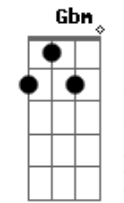

White Lies - Tricky To Love

tom:
Bbm (forma dos acordes no tom de **Bm**)
 Afinação: **Eb Ab Db Gb Bb Eb**

Intro: **Bm Dadd9 Gbm Eadd9**

Bm Dadd9
 My love
Gbm Aadd9
 Changes with the weather
Bm Dadd9
 And my heart
Gbm Aadd9
 Red imitation leather

Eadd9 Bm
 I'd give the world
Dadd9 A
 But the world is never enough
Eadd9
 For a girl
Bm
 With it all
Dadd9
 I guess
A Bm Dadd9
 I'm just tricky to love
Gbm A
 And it could be tricky to love
 (**Bm Dadd9 Gbm A**)

Gbm

Acordes

I'm just tricky to love
G
 I said all the right things
Bm Aadd9
 In all the right times
Eadd9
 You never hear me out
G
 I played all of your games
Bm
 In all of my life
Aadd9 Eadd9
 I feel so tricky to love

And it could be tricky to love
 (**G Bm A Em**)

Dadd9
 I said all the right things
 In all the right times
Bm
 You never hear me out
Dadd9
 I played all of your games

In all of my life
Bm
 I feel so tricky to love