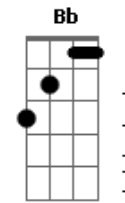

White Lies - Tricky To Love

tom:
Bbm (forma dos acordes no tom de **Bm**)
 Afinação: **Eb Ab Db Gb Bb Eb**

Intro: **Bm Dadd9 Gbm Eadd9**

Bm Dadd9
 My love
Gbm Aadd9
 Changes with the weather
Bm Dadd9
 And my heart
Gbm Aadd9
 Red imitation leather

Eadd9 Bm
 I'd give the world
Dadd9 A
 But the world is never enough
Eadd9
 For a girl
Bm
 With it all
Dadd9
 I guess
A Bm Dadd9
 I'm just tricky to love
Gbm A
 And it could be tricky to love
 (**Bm Dadd9 Gbm A**)

Gbm

Acordes

I'm just tricky to love
G
 I said all the right things
Bm Aadd9
 In all the right times
Eadd9
 You never hear me out
G
 I played all of your games
Bm
 In all of my life
Aadd9 Eadd9
 I feel so tricky to love

And it could be tricky to love
 (**G Bm A Em**)

Dadd9
 I said all the right things
 In all the right times
Bm
 You never hear me out
Dadd9
 I played all of your games

In all of my life
Bm
 I feel so tricky to love