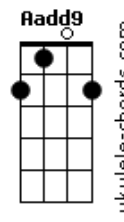

White Lies - Tricky To Love

tom:
Bbm (forma dos acordes no tom de **Bm**)
Afinação: **Eb Ab Db Gb Bb Eb**

Intro: **Bm Dadd9 Gbm Eadd9**

Bm Dadd9
My love
Gbm Aadd9
Changes with the weather
Bm Dadd9
And my heart
Gbm Aadd9
Red imitation leather

Eadd9 Bm
I'd give the world
Dadd9 A
But the world is never enough
Eadd9
For a girl
Bm
With it all
Dadd9
I guess
A Bm Dadd9
I'm just tricky to love
Gbm A
And it could be tricky to love
(**Bm Dadd9 Gbm A**)

Bm Dadd9
My love
Gbm Aadd9
A rush of every season
Bm
But vague
Dadd9
As time
Gbm Aadd9
A dedicated reason

Eadd9 Bm
I'd give the world
Dadd9 Gbm
But the world is never enough
Eadd9
For a girl
Bm
With it all
Dadd9
I guess

Gbm

Acordes

I'm just tricky to love
G
I said all the right things
Bm Aadd9
In all the right times
Eadd9
You never hear me out
G
I played all of your games
Bm
In all of my life
Aadd9 Eadd9
I feel so tricky to love

And it could be tricky to love
(**G Bm A Em**)

Dadd9
I said all the right things
In all the right times
Bm
You never hear me out
Dadd9
I played all of your games

In all of my life
Bm
I feel so tricky to love

G
I said all the right things
Bm Aadd9
In all the right times
Eadd9
You never hear me out
G
I played all of your games
Bm
In all of my life
Aadd9 Eadd9
I feel so tricky to love

(**G Bm**)

Aadd9 Eadd9
And it could be tricky to love

[Final] **G Bm Aadd9 Eadd9**
G Bm Aadd9 Eadd9
G Bm Aadd9 Eadd9
G Bm Aadd9 Eadd9