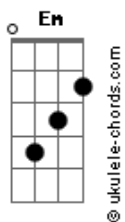

White Lies - Tricky To Love

tom:
Bbm (forma dos acordes no tom de **Bm**)
 Afinação: **Eb Ab Db Gb Bb Eb**

Intro: **Bm Dadd9 Gbm Eadd9**

Bm Dadd9
 My love
Gbm Aadd9
 Changes with the weather
Bm Dadd9
 And my heart
Gbm Aadd9
 Red imitation leather

Eadd9 Bm
 I'd give the world
Dadd9 A
 But the world is never enough
Eadd9
 For a girl
Bm
 With it all
Dadd9
 I guess
A Bm Dadd9
 I'm just tricky to love
Gbm A
 And it could be tricky to love
 (**Bm Dadd9 Gbm A**)

Gbm

Acordes

I'm just tricky to love
G
 I said all the right things
Bm Aadd9
 In all the right times
Eadd9
 You never hear me out
G
 I played all of your games
Bm
 In all of my life
Aadd9 Eadd9
 I feel so tricky to love

And it could be tricky to love
 (**G Bm A Em**)

Dadd9
 I said all the right things
 In all the right times
Bm
 You never hear me out
Dadd9
 I played all of your games

In all of my life
Bm
 I feel so tricky to love