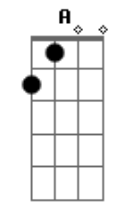

White Lies - Tricky To Love

tom:
Bbm (forma dos acordes no tom de **Bm**)
 Afinação: **Eb Ab Db Gb Bb Eb**

Intro: **Bm Dadd9 Gbm Eadd9**

Bm Dadd9
 My love
Gbm Aadd9
 Changes with the weather
Bm Dadd9
 And my heart
Gbm Aadd9
 Red imitation leather

Eadd9 Bm
 I'd give the world
Dadd9 A
 But the world is never enough
Eadd9
 For a girl
Bm
 With it all
Dadd9
 I guess
A Bm Dadd9
 I'm just tricky to love
Gbm A
 And it could be tricky to love
 (**Bm Dadd9 Gbm A**)

Gbm

Acordes

I'm just tricky to love
G
 I said all the right things
Bm Aadd9
 In all the right times
Eadd9
 You never hear me out
G
 I played all of your games
Bm
 In all of my life
Aadd9 Eadd9
 I feel so tricky to love

And it could be tricky to love
 (**G Bm A Em**)

Dadd9
 I said all the right things
 In all the right times
Bm
 You never hear me out
Dadd9
 I played all of your games

In all of my life
Bm
 I feel so tricky to love