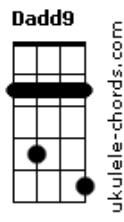

White Lies - Tricky To Love

tom:
Bbm (forma dos acordes no tom de **Bm**)
 Afinação: **Eb Ab Db Gb Bb Eb**

Intro: **Bm Dadd9 Gbm Eadd9**

Bm Dadd9
 My love
Gbm Aadd9
 Changes with the weather
Bm Dadd9
 And my heart
Gbm Aadd9
 Red imitation leather

Eadd9 Bm
 I'd give the world
Dadd9 A
 But the world is never enough
Eadd9
 For a girl
Bm
 With it all
Dadd9
 I guess
A Bm Dadd9
 I'm just tricky to love
Gbm A
 And it could be tricky to love
 (**Bm Dadd9 Gbm A**)

Gbm

Acordes

I'm just tricky to love
G
 I said all the right things
Bm Aadd9
 In all the right times
Eadd9
 You never hear me out
G
 I played all of your games
Bm
 In all of my life
Aadd9 Eadd9
 I feel so tricky to love

And it could be tricky to love
 (**G Bm A Em**)

Dadd9
 I said all the right things
 In all the right times
Bm
 You never hear me out
Dadd9
 I played all of your games

In all of my life
Bm
 I feel so tricky to love