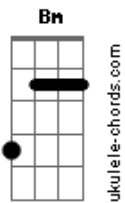

White Lies - Tricky To Love

tom:
Bbm (forma dos acordes no tom de **Bm**)
 Afinação: **Eb Ab Db Gb Bb Eb**

Intro: **Bm Dadd9 Gbm Eadd9**

Bm Dadd9
 My love
Gbm Aadd9
 Changes with the weather
Bm Dadd9
 And my heart
Gbm Aadd9
 Red imitation leather

Eadd9 Bm
 I'd give the world
Dadd9 A
 But the world is never enough
Eadd9
 For a girl
Bm
 With it all
Dadd9
 I guess
A Bm Dadd9
 I'm just tricky to love
Gbm A
 And it could be tricky to love
 (**Bm Dadd9 Gbm A**)

Gbm

Acordes

I'm just tricky to love
G
 I said all the right things
Bm Aadd9
 In all the right times
Eadd9
 You never hear me out
G
 I played all of your games
Bm
 In all of my life
Aadd9 Eadd9
 I feel so tricky to love

And it could be tricky to love
 (**G Bm A Em**)

Dadd9
 I said all the right things
 In all the right times
Bm
 You never hear me out
Dadd9
 I played all of your games

In all of my life
Bm
 I feel so tricky to love