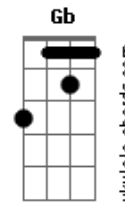

White Lies - Tricky To Love

tom:
Bbm (forma dos acordes no tom de **Bm**)
 Afinação: **Eb Ab Db Gb Bb Eb**

Intro: **Bm Dadd9 Gbm Eadd9**

Bm Dadd9
 My love
Gbm Aadd9
 Changes with the weather
Bm Dadd9
 And my heart
Gbm Aadd9
 Red imitation leather

Eadd9 Bm
 I'd give the world
Dadd9 A
 But the world is never enough
Eadd9
 For a girl
Bm
 With it all
Dadd9
 I guess
A Bm Dadd9
 I'm just tricky to love
Gbm A
 And it could be tricky to love
 (**Bm Dadd9 Gbm A**)

Gbm

Acordes

I'm just tricky to love
G
 I said all the right things
Bm Aadd9
 In all the right times
Eadd9
 You never hear me out
G
 I played all of your games
Bm
 In all of my life
Aadd9 Eadd9
 I feel so tricky to love

And it could be tricky to love
 (**G Bm A Em**)

Dadd9
 I said all the right things
 In all the right times
Bm
 You never hear me out
Dadd9
 I played all of your games

In all of my life
Bm
 I feel so tricky to love