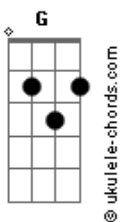

White Lies - Tricky To Love

tom:
Bbm (forma dos acordes no tom de **Bm**)
 Afinação: **Eb Ab Db Gb Bb Eb**

Intro: **Bm Dadd9 Gbm Eadd9**

Bm Dadd9
 My love
Gbm Aadd9
 Changes with the weather
Bm Dadd9
 And my heart
Gbm Aadd9
 Red imitation leather

Eadd9 Bm
 I'd give the world
Dadd9 A
 But the world is never enough
Eadd9
 For a girl
Bm
 With it all
Dadd9
 I guess
A Bm Dadd9
 I'm just tricky to love
Gbm A
 And it could be tricky to love
 (**Bm Dadd9 Gbm A**)

Gbm

Acordes

I'm just tricky to love
G
 I said all the right things
Bm Aadd9
 In all the right times
Eadd9
 You never hear me out
G
 I played all of your games
Bm
 In all of my life
Aadd9 Eadd9
 I feel so tricky to love

And it could be tricky to love
 (**G Bm A Em**)

Dadd9
 I said all the right things
 In all the right times
Bm
 You never hear me out
Dadd9
 I played all of your games

In all of my life
Bm
 I feel so tricky to love