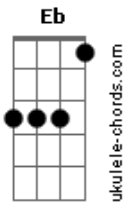

White Lies - Tricky To Love

tom:
Bbm (forma dos acordes no tom de **Bm**)
 Afinação: **Eb Ab Db Gb Bb Eb**

Intro: **Bm Dadd9 Gbm Eadd9**

Bm Dadd9
 My love
Gbm Aadd9
 Changes with the weather
Bm Dadd9
 And my heart
Gbm Aadd9
 Red imitation leather

Eadd9 Bm
 I'd give the world
Dadd9 A
 But the world is never enough
Eadd9
 For a girl
Bm
 With it all
Dadd9
 I guess
A Bm Dadd9
 I'm just tricky to love
Gbm A
 And it could be tricky to love
 (**Bm Dadd9 Gbm A**)

Gbm

Acordes

I'm just tricky to love
G
 I said all the right things
Bm Aadd9
 In all the right times
Eadd9
 You never hear me out
G
 I played all of your games
Bm
 In all of my life
Aadd9 Eadd9
 I feel so tricky to love

And it could be tricky to love
 (**G Bm A Em**)

Dadd9
 I said all the right things
 In all the right times
Bm
 You never hear me out
Dadd9
 I played all of your games

In all of my life
Bm
 I feel so tricky to love