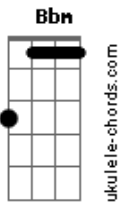

White Lies - Tricky To Love

tom:
Bbm (forma dos acordes no tom de **Bm**)
 Afinação: **Eb Ab Db Gb Bb Eb**

Intro: **Bm Dadd9 Gbm Eadd9**

Bm Dadd9
 My love
Gbm Aadd9
 Changes with the weather
Bm Dadd9
 And my heart
Gbm Aadd9
 Red imitation leather

Eadd9 Bm
 I'd give the world
Dadd9 A
 But the world is never enough
Eadd9
 For a girl
Bm
 With it all
Dadd9
 I guess
A Bm Dadd9
 I'm just tricky to love
Gbm A
 And it could be tricky to love
 (**Bm Dadd9 Gbm A**)

Gbm

Acordes

I'm just tricky to love
G
 I said all the right things
Bm Aadd9
 In all the right times
Eadd9
 You never hear me out
G
 I played all of your games
Bm
 In all of my life
Aadd9 Eadd9
 I feel so tricky to love

And it could be tricky to love
 (**G Bm A Em**)

Dadd9
 I said all the right things
 In all the right times
Bm
 You never hear me out
Dadd9
 I played all of your games

In all of my life
Bm
 I feel so tricky to love