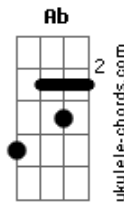

White Lies - Tricky To Love

tom:
Bbm (forma dos acordes no tom de **Bm**)
 Afinação: **Eb Ab Db Gb Bb Eb**

Intro: **Bm Dadd9 Gbm Eadd9**

Bm Dadd9
 My love
Gbm Aadd9
 Changes with the weather
Bm Dadd9
 And my heart
Gbm Aadd9
 Red imitation leather

Eadd9 Bm
 I'd give the world
Dadd9 A
 But the world is never enough
Eadd9
 For a girl
Bm
 With it all
Dadd9
 I guess
A Bm Dadd9
 I'm just tricky to love
Gbm A
 And it could be tricky to love
 (**Bm Dadd9 Gbm A**)

Gbm

Acordes

I'm just tricky to love
G
 I said all the right things
Bm Aadd9
 In all the right times
Eadd9
 You never hear me out
G
 I played all of your games
Bm
 In all of my life
Aadd9 Eadd9
 I feel so tricky to love

And it could be tricky to love
 (**G Bm A Em**)

Dadd9
 I said all the right things
 In all the right times
Bm
 You never hear me out
Dadd9
 I played all of your games

In all of my life
Bm
 I feel so tricky to love