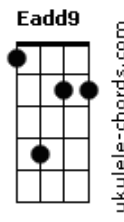

White Lies - Tricky To Love

tom:
Bbm (forma dos acordes no tom de **Bm**)
 Afinação: **Eb Ab Db Gb Bb Eb**

Intro: **Bm Dadd9 Gbm Eadd9**

Bm Dadd9
 My love
Gbm Aadd9
 Changes with the weather
Bm Dadd9
 And my heart
Gbm Aadd9
 Red imitation leather

Eadd9 Bm
 I'd give the world
Dadd9 A
 But the world is never enough
Eadd9
 For a girl
Bm
 With it all
Dadd9
 I guess
A Bm Dadd9
 I'm just tricky to love
Gbm A
 And it could be tricky to love
 (**Bm Dadd9 Gbm A**)

Gbm

Acordes

I'm just tricky to love
G
 I said all the right things
Bm Aadd9
 In all the right times
Eadd9
 You never hear me out
G
 I played all of your games
Bm
 In all of my life
Aadd9 Eadd9
 I feel so tricky to love

And it could be tricky to love
 (**G Bm A Em**)

Dadd9
 I said all the right things
 In all the right times
Bm
 You never hear me out
Dadd9
 I played all of your games

In all of my life
Bm
 I feel so tricky to love