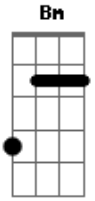

G D A
Call Tokyo, call New York
A G
It's just same but different, love
G D A
Call Jupiter, call Lyon
A Bm
Find a right, and find a wrong

A Bm
Find a right, and find a wrong

[Segunda Parte]

Bm Gbm
Write back or just write it off
E
Hasn't everybody suffered enough
B B Bm
With the carcass left of us?
Gbm
Your every unhappy cruise
E
Oh, you've never looked good in blue
B B
And I'm the sunset, I'm the view

G D A

Call Jupiter, call Lyon

A G D

Find a right, and find a wrong

[Outro]

A G D

Find a right and find a wrong

A G D

Find a right and find a wrong

A G D

Find a right and find a wrong

Acordes

© ukulele-chords.com

© ukulele-chords.com

© ukulele-chords.com

© ukulele-chords.com