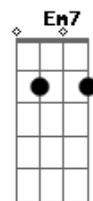

My first rifle was a .243
 Papa gave daddy and daddy gave to me

Acordes

© ukulele-chords.com

© ukulele-chords.com

© ukulele-chords.com

© ukulele-chords.com

© ukulele-chords.com

© ukulele-chords.com