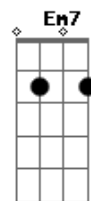

My first rifle was a .243
 Papa gave daddy and daddy gave to me

Acordes

© ukulele-chords.com

© ukulele-chords.com

© ukulele-chords.com

© ukulele-chords.com

© ukulele-chords.com

© ukulele-chords.com