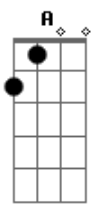

© ukulele-chords.com