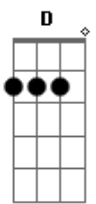

Baby, I'm your man ^{G A D}
You bet!

If you're gonna do it, do it right - right? ^{D G}

Do it with me ^{C D}

So good, You're divine
Wanna take you, wanna make you
But they tell me it's a crime!
Everybody knows where the good people go
But where we're going baby
Ain't no such word as no!

Baby, I'm your man (don't you know who I am?)
Baby, I'm your man

You bet!
If you're gonna do it, do it right - right?
Do it with me
Come on baby, (ooh, take me home
Please don't leave me here, to do it on my own...)

(D G C D)

First class information

I'll be your sexual inspiration
And with some stimulation
We can do it right...

So why waste time
With the other guys?

When you can have mine
I ain't askin' for no sacrifice
Baby your friends do not need to know!
I've got a real nice place to go

Listen

I don't need you to care ^{A G}

I don't need you to understand ^{A G}

All I want is for you to be there ^{A Bm}

And when I'm turned on If you want me- ^G
I'm your man! ^{D G C}

If you're gonna do it, do it right - right?
Do it with me

(D G C D)

Now listen
If you're gonna do it - you know what I say?
If you're gonna do it don't throw it away
Don't throw it baby
Because
I'll be your boy, I'll be your man
I'll be the one who understands
I'll be your first, I'll be your last
I'll be the only one you ask
I'll be your friend, I'll be your toy
I'll be the one who brings you joy
I'll be your hope, I'll be your pearl
I'll take you halfway 'round the world!
I'll make you rich - I'll make you poor
Just don't use the door

Acordes

© ukulele-chords.com