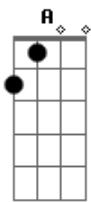

© ukulele-chords.com