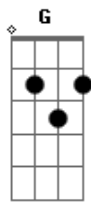

© ukulele-chords.com

© ukulele-chords.com