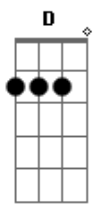

Baby, I'm your man ^{G A D}
You bet!

If you're gonna do it, do it right - right? ^{D G}

Do it with me ^{C D}

So good, You're divine
Wanna take you, wanna make you
But they tell me it's a crime!
Everybody knows where the good people go
But where we're going baby
Ain't no such word as no!

Baby, I'm your man (don't you know who I am?)
Baby, I'm your man

You bet!
If you're gonna do it, do it right - right?
Do it with me
Come on baby, (ooh, take me home
Please don't leave me here, to do it on my own...)

(D G C D)

First class information

I'll be your sexual inspiration
And with some stimulation
We can do it right...

So why waste time
With the other guys?

When you can have mine
I ain't askin' for no sacrifice
Baby your friends do not need to know!
I've got a real nice place to go

Listen

I don't need you to care ^{A G}

I don't need you to understand ^{A G}

All I want is for you to be there ^{A Bm}

And when I'm turned on If you want me- ^G
I'm your man! ^{D G C}

If you're gonna do it, do it right - right?
Do it with me

(D G C D)

Now listen
If you're gonna do it - you know what I say?
If you're gonna do it don't throw it away
Don't throw it baby
Because
I'll be your boy, I'll be your man
I'll be the one who understands
I'll be your first, I'll be your last
I'll be the only one you ask
I'll be your friend, I'll be your toy
I'll be the one who brings you joy
I'll be your hope, I'll be your pearl
I'll take you halfway 'round the world!
I'll make you rich - I'll make you poor
Just don't use the door

Acordes

© ukulele-chords.com