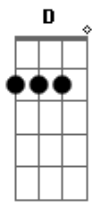

Baby, I'm your man ^{G A D}
You bet!

If you're gonna do it, do it right - right? ^{D G}

Do it with me ^{C D}

So good, You're divine
Wanna take you, wanna make you
But they tell me it's a crime!
Everybody knows where the good people go
But where we're going baby
Ain't no such word as no!

Baby, I'm your man (don't you know who I am?)
Baby, I'm your man

You bet!
If you're gonna do it, do it right - right?
Do it with me
Come on baby, (ooh, take me home
Please don't leave me here, to do it on my own...)

(D G C D)

First class information

I'll be your sexual inspiration
And with some stimulation
We can do it right...

So why waste time
With the other guys?

When you can have mine
I ain't askin' for no sacrifice
Baby your friends do not need to know!
I've got a real nice place to go

Listen

I don't need you to care ^{A G}

I don't need you to understand ^{A G}

All I want is for you to be there ^{A Bm}

And when I'm turned on If you want me- ^G
I'm your man! ^{D G C}

If you're gonna do it, do it right - right?
Do it with me

(D G C D)

Now listen
If you're gonna do it - you know what I say?
If you're gonna do it don't throw it away
Don't throw it baby
Because
I'll be your boy, I'll be your man
I'll be the one who understands
I'll be your first, I'll be your last
I'll be the only one you ask
I'll be your friend, I'll be your toy
I'll be the one who brings you joy
I'll be your hope, I'll be your pearl
I'll take you halfway 'round the world!
I'll make you rich - I'll make you poor
Just don't use the door

Acordes