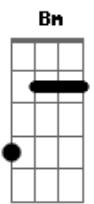

© ukulele-chords.com