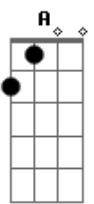

© ukulele-chords.com