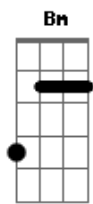

© ukulele-chords.com