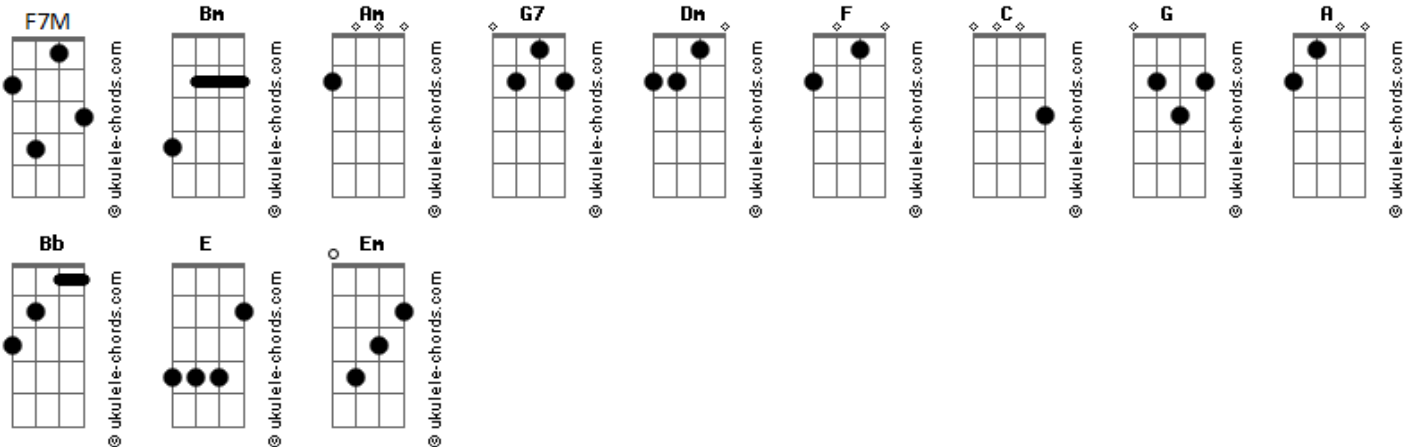

Weyes Blood - Wild Time

tom:

Bm (forma dos acordes no tom de Am)

Capostrate na 2ª casa

Intro: F7M G7 Dm F
F7M C Dm F

[Primeira Parte]

F7M
Look around
C Dm F
There's nothing left to keep
F7M
By the bottles that broke you
C Dm F
From the solace you seek
Am G7
Didn't know you were one in a million
Dm F
Stuck inside the wall
Am G7
I'm wondering how we ever got here
Dm G
With no fear, we'd fall

[Refrão]

A F7M
Taking hold of our eyes
Bb F7M G
Beauty, a machine that's working
A F7M
Running on a million people tryin'
C Dm E A F7M
Don't cry, it's a wild time
C Dm E
To be alive

(F7M C Dm F)

[Segunda Parte]

F7M C
Turn around it's time for you to slowly
Dm F
Let these changes make you more holy and true
F7M C
Otherwise, it just made it complicated for nothing
Dm F

Acordes

One in all, a place for us to fall

[Refrão]

A F7M
Living in the rising tide
Bb F7M G
Our light, a feeling that's moving
A F7M
Running on a million people burnin'
C Dm E A F7M
Don't cry, it's a wild time
C Dm E
To be alive

[Ponte]

Em Am
It already happened
Dm G
Nothing you want to change more
Em Am
Heaven found and the lights went down
Dm Am
Everyone's broken now and no one knows just how
G F
We could have all gotten so far from
A F7M C Dm E
Truth
(A F7M C Dm E)
(A F7M C Dm E)
(A F7M C Dm E)
(A F7M C Dm E)
(A F7M C Dm E)