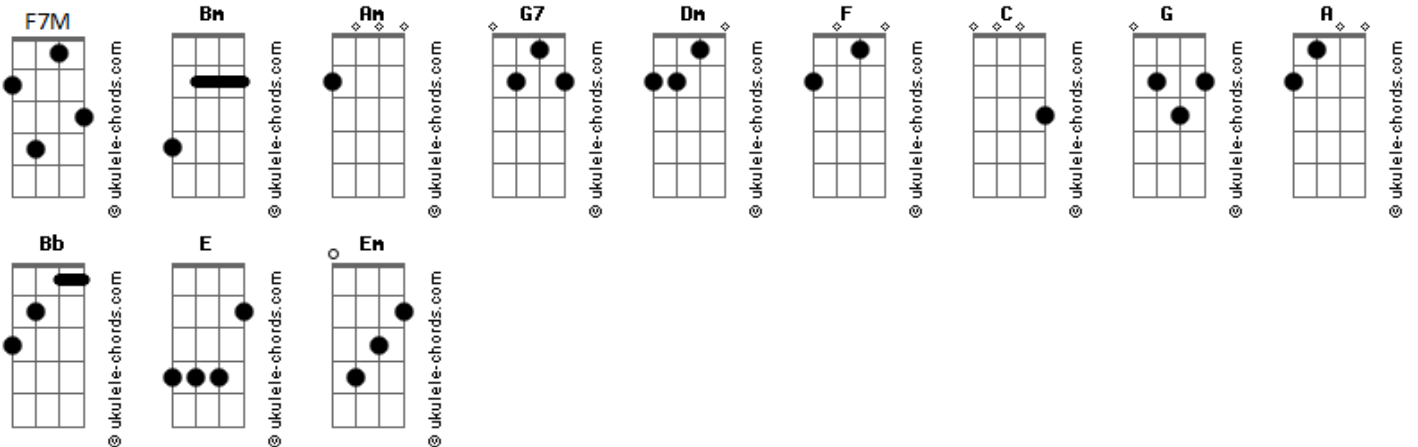

# Weyes Blood - Wild Time

tom:

Bm (forma dos acordes no tom de Am )

Capostrate na 2ª casa

Intro: F7M G7 Dm F  
F7M C Dm F

[Primeira Parte]

F7M  
Look around  
C Dm F  
There's nothing left to keep  
F7M  
By the bottles that broke you  
C Dm F  
From the solace you seek  
Am G7  
Didn't know you were one in a million  
Dm F  
Stuck inside the wall  
Am G7  
I'm wondering how we ever got here  
Dm G  
With no fear, we'd fall

[Refrão]

A F7M  
Taking hold of our eyes  
Bb F7M G  
Beauty, a machine that's working  
A F7M  
Running on a million people tryin'  
C Dm E A F7M  
Don't cry, it's a wild time  
C Dm E  
To be alive

( F7M C Dm F )

[Segunda Parte]

F7M C  
Turn around it's time for you to slowly  
Dm F  
Let these changes make you more holy and true  
F7M C  
Otherwise, it just made it complicated for nothing  
Dm F

## Acordes

One in all, a place for us to fall

[Refrão]

A F7M  
Living in the rising tide  
Bb F7M G  
Our light, a feeling that's moving  
A F7M  
Running on a million people burnin'  
C Dm E A F7M  
Don't cry, it's a wild time  
C Dm E  
To be alive